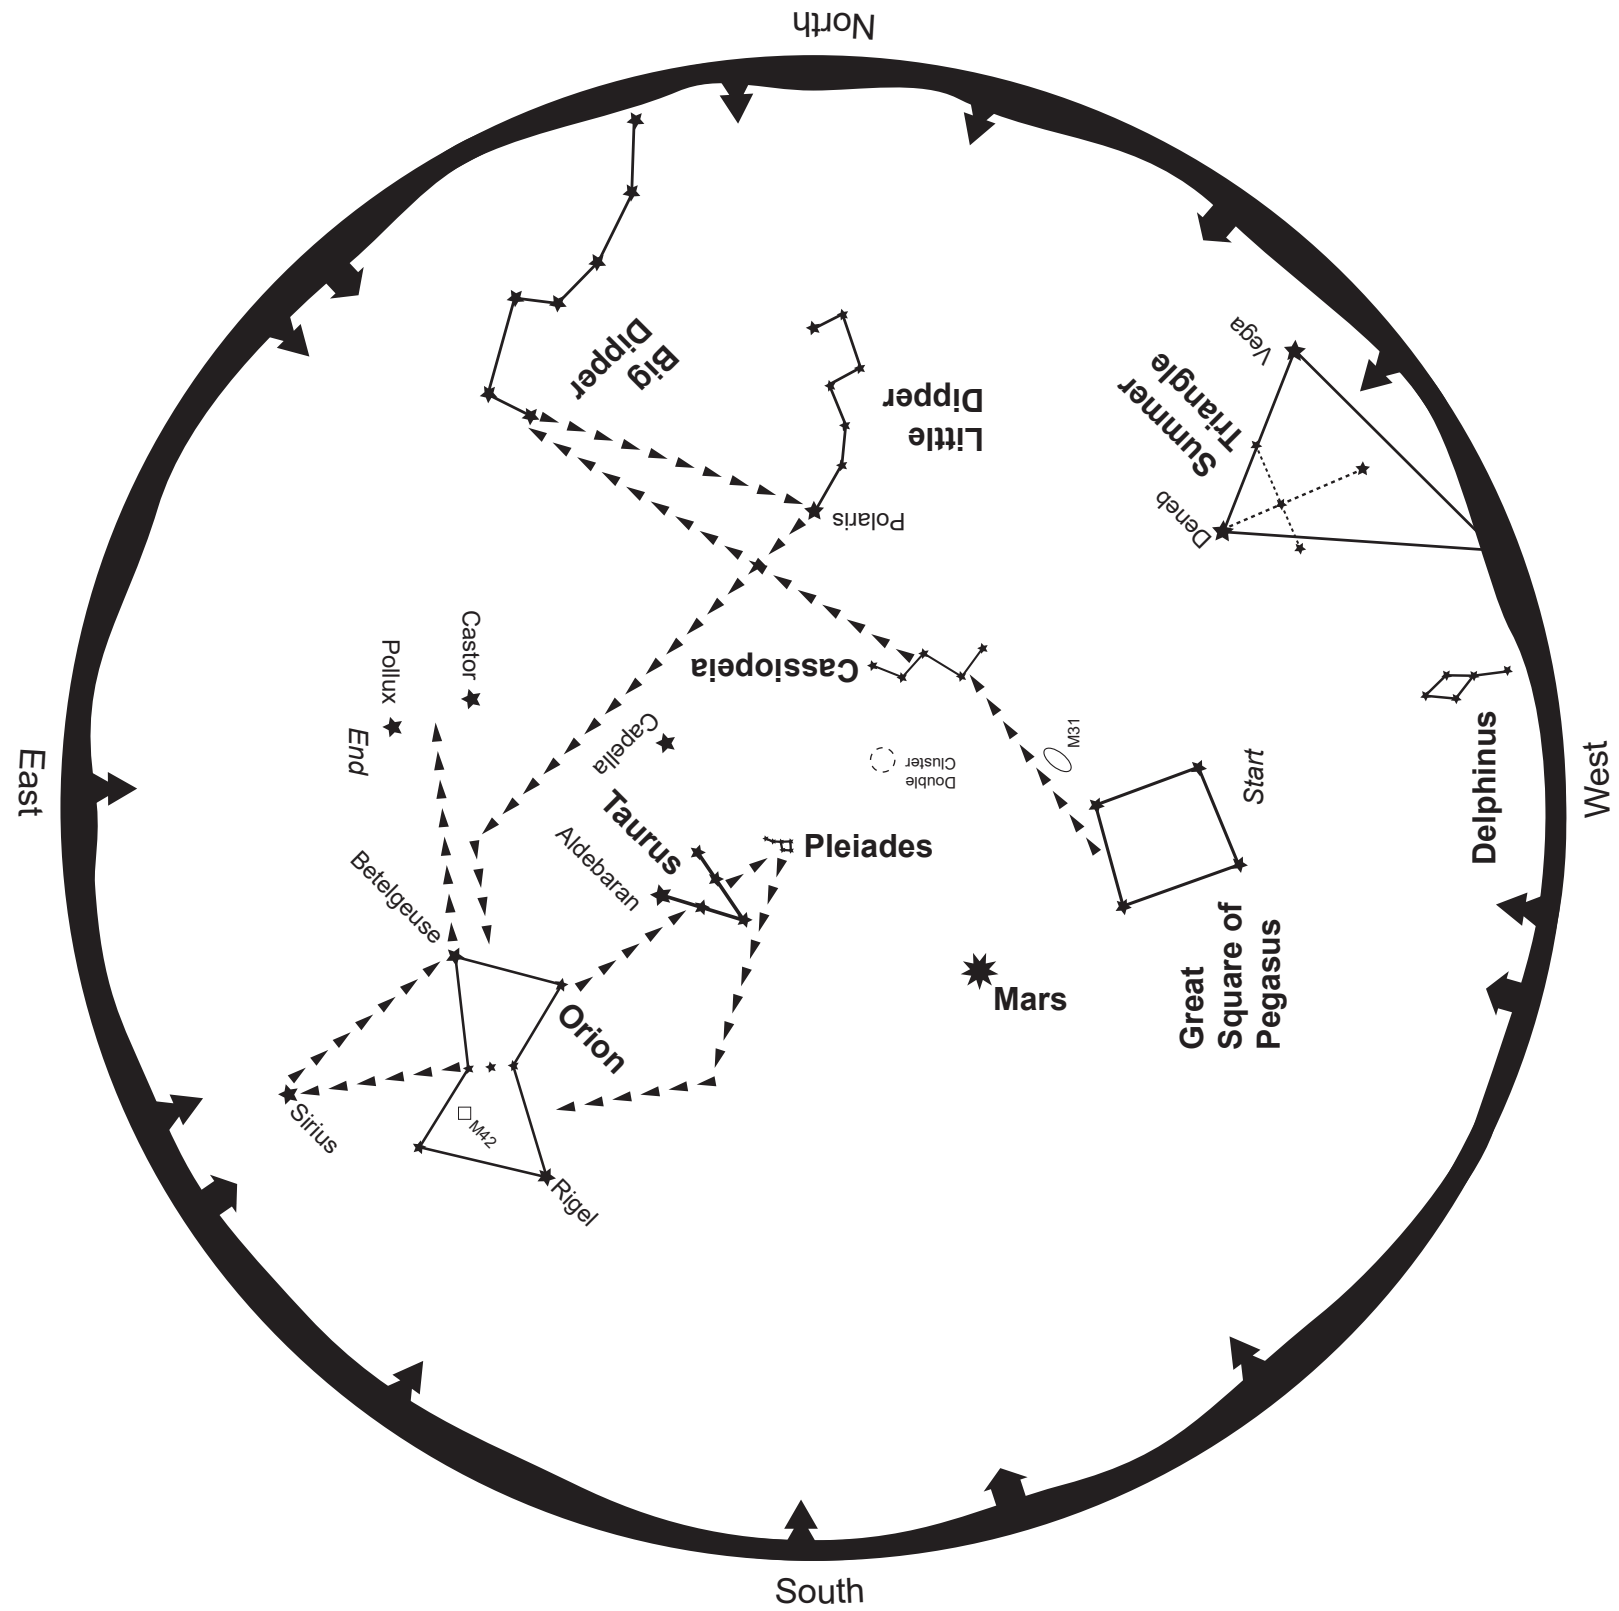

# January 2021

-  Galaxy
-  Nebula
-  Star Cluster
-  Planet

This map shows the sky for mid-January at 7pm  
 © StarryTrails.com