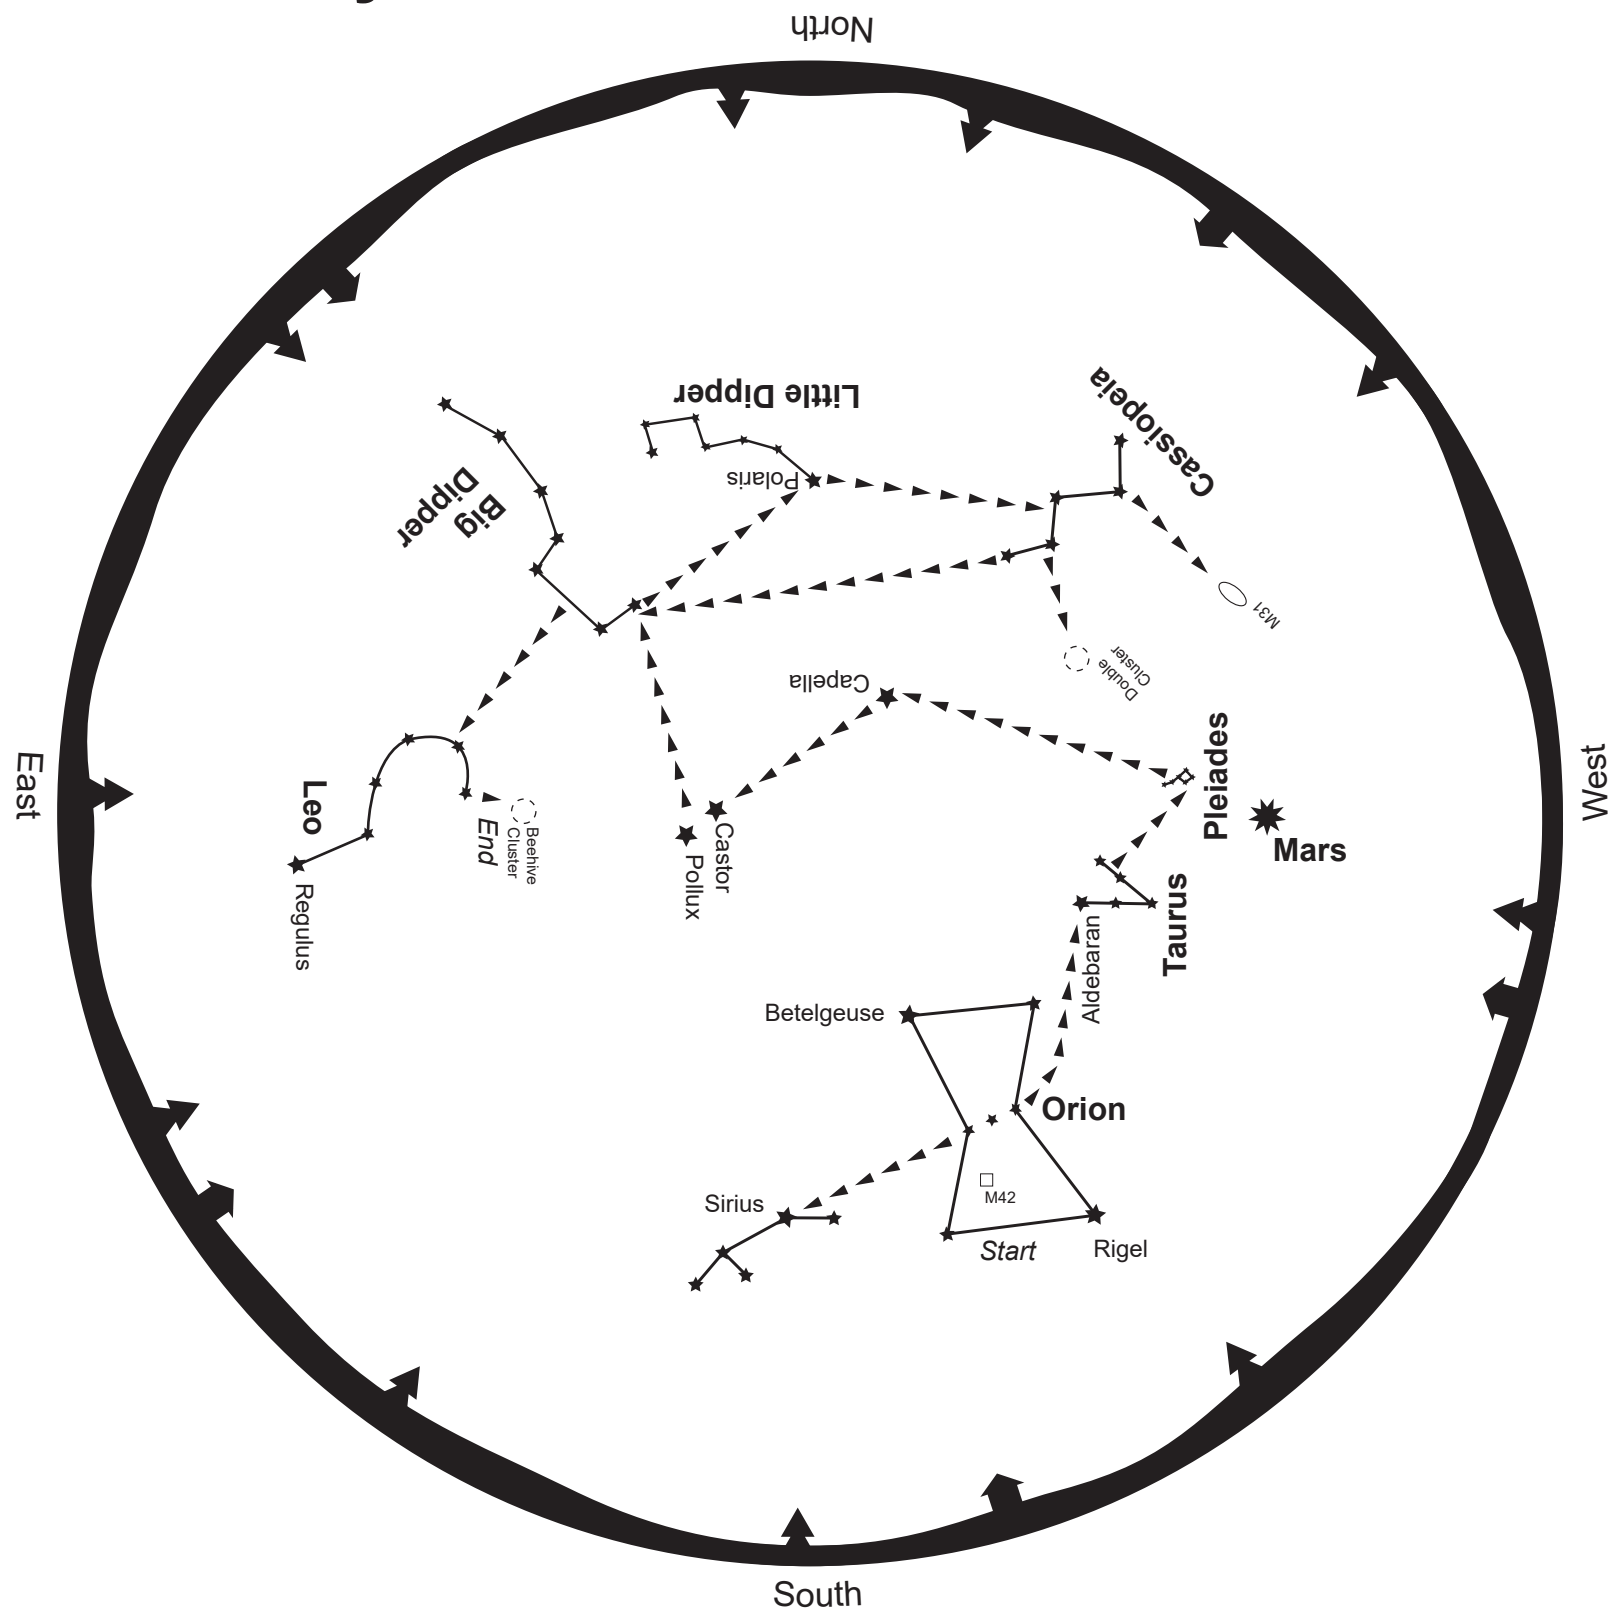

February 2021

-  Galaxy
-  Nebula
-  Star Cluster
-  Planet

To read this map, turn it so the direction you are facing is on the bottom
 This map shows the sky for mid-February at 8pm
 © StarryTrails.com