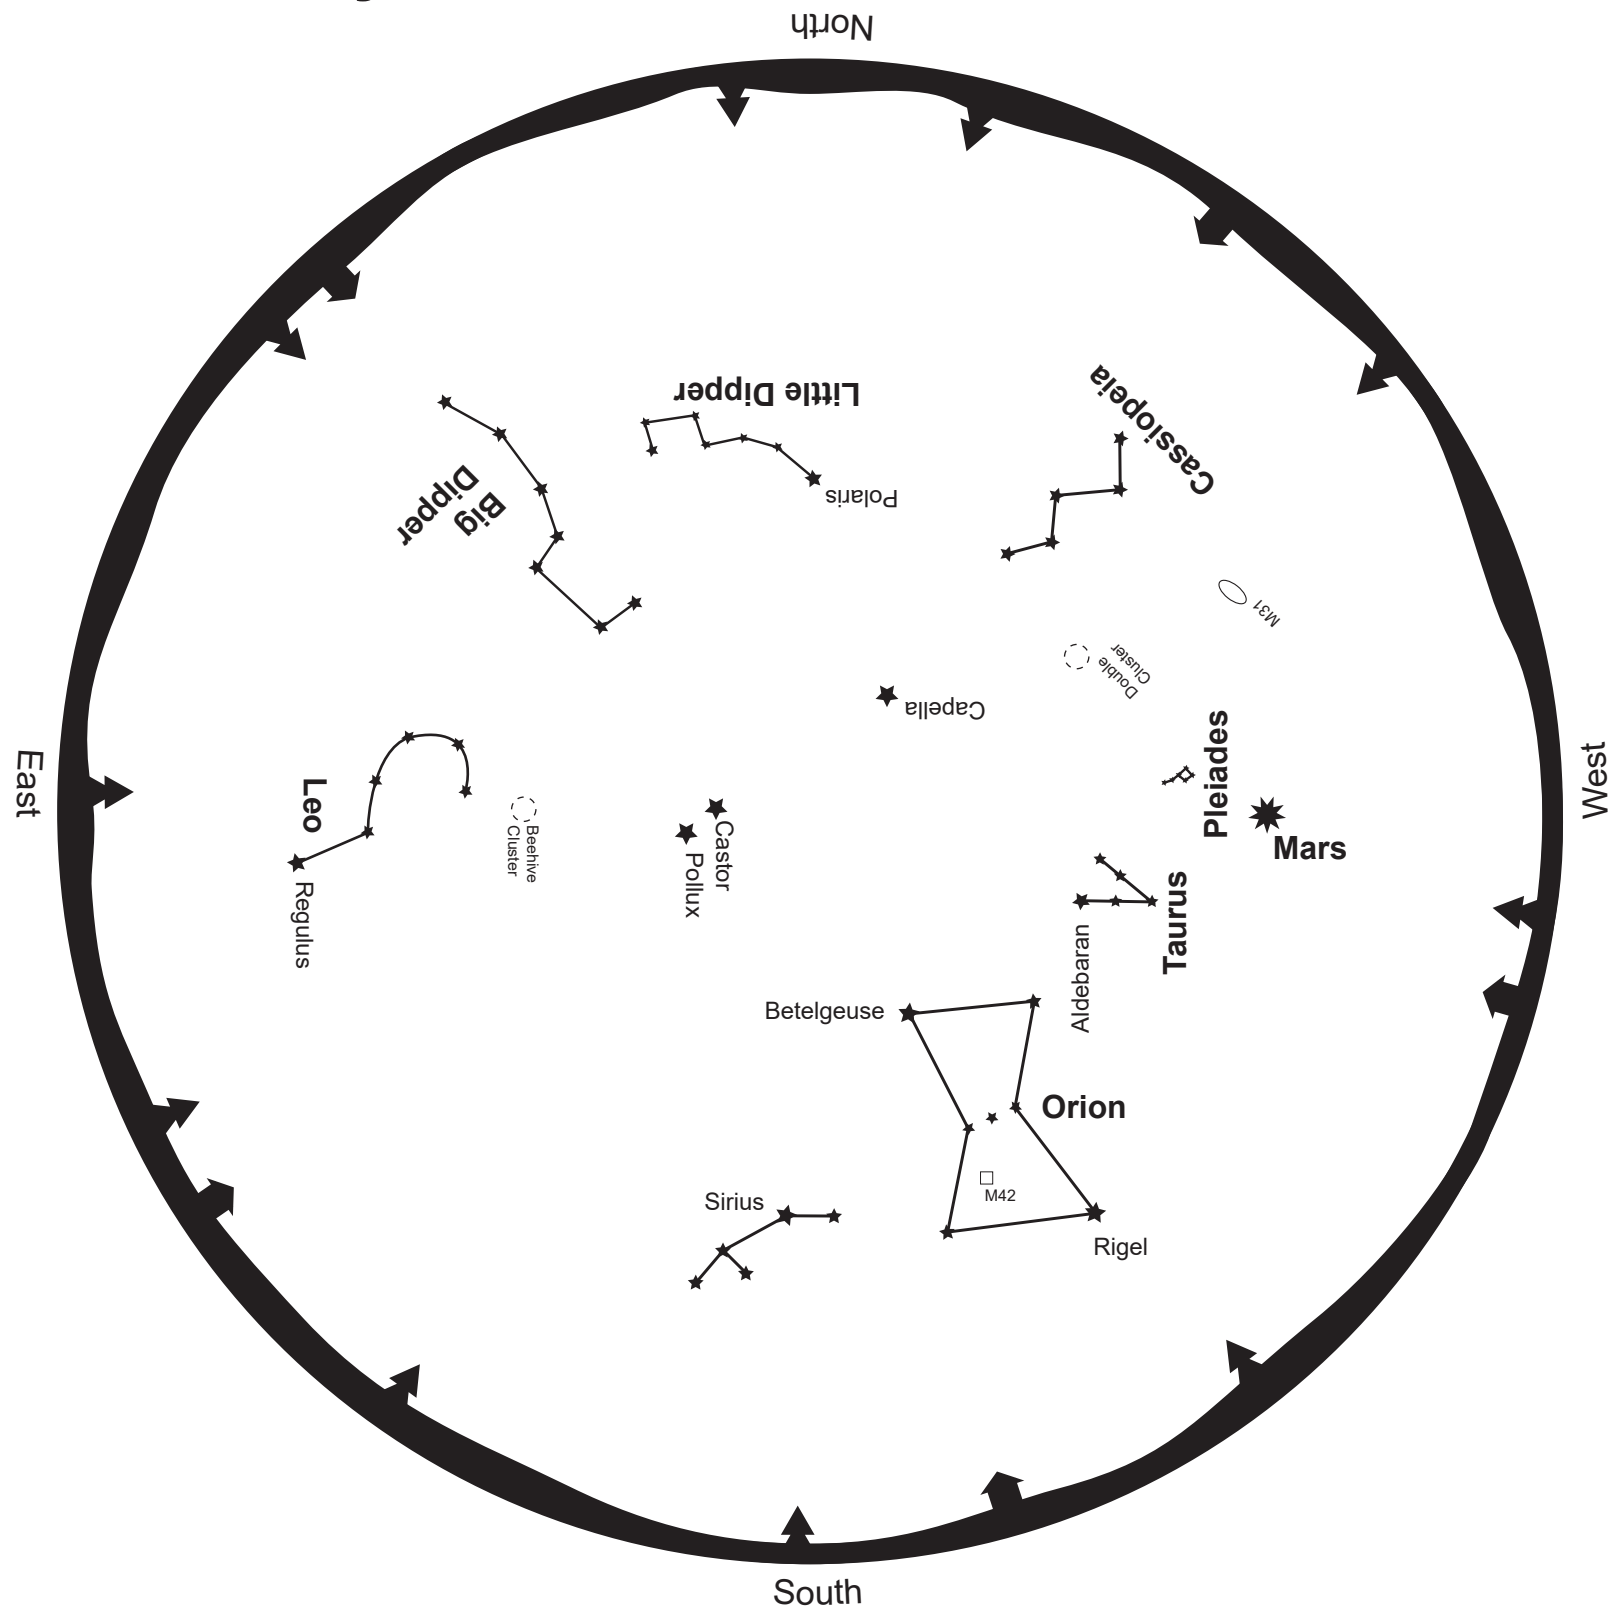

# February 2021

-  Galaxy
-  Nebula
-  Star Cluster
-  Planet

To read this map, turn it so the direction you are facing is on the bottom  
 This map shows the sky for mid-February at 8pm  
 © StarryTrails.com