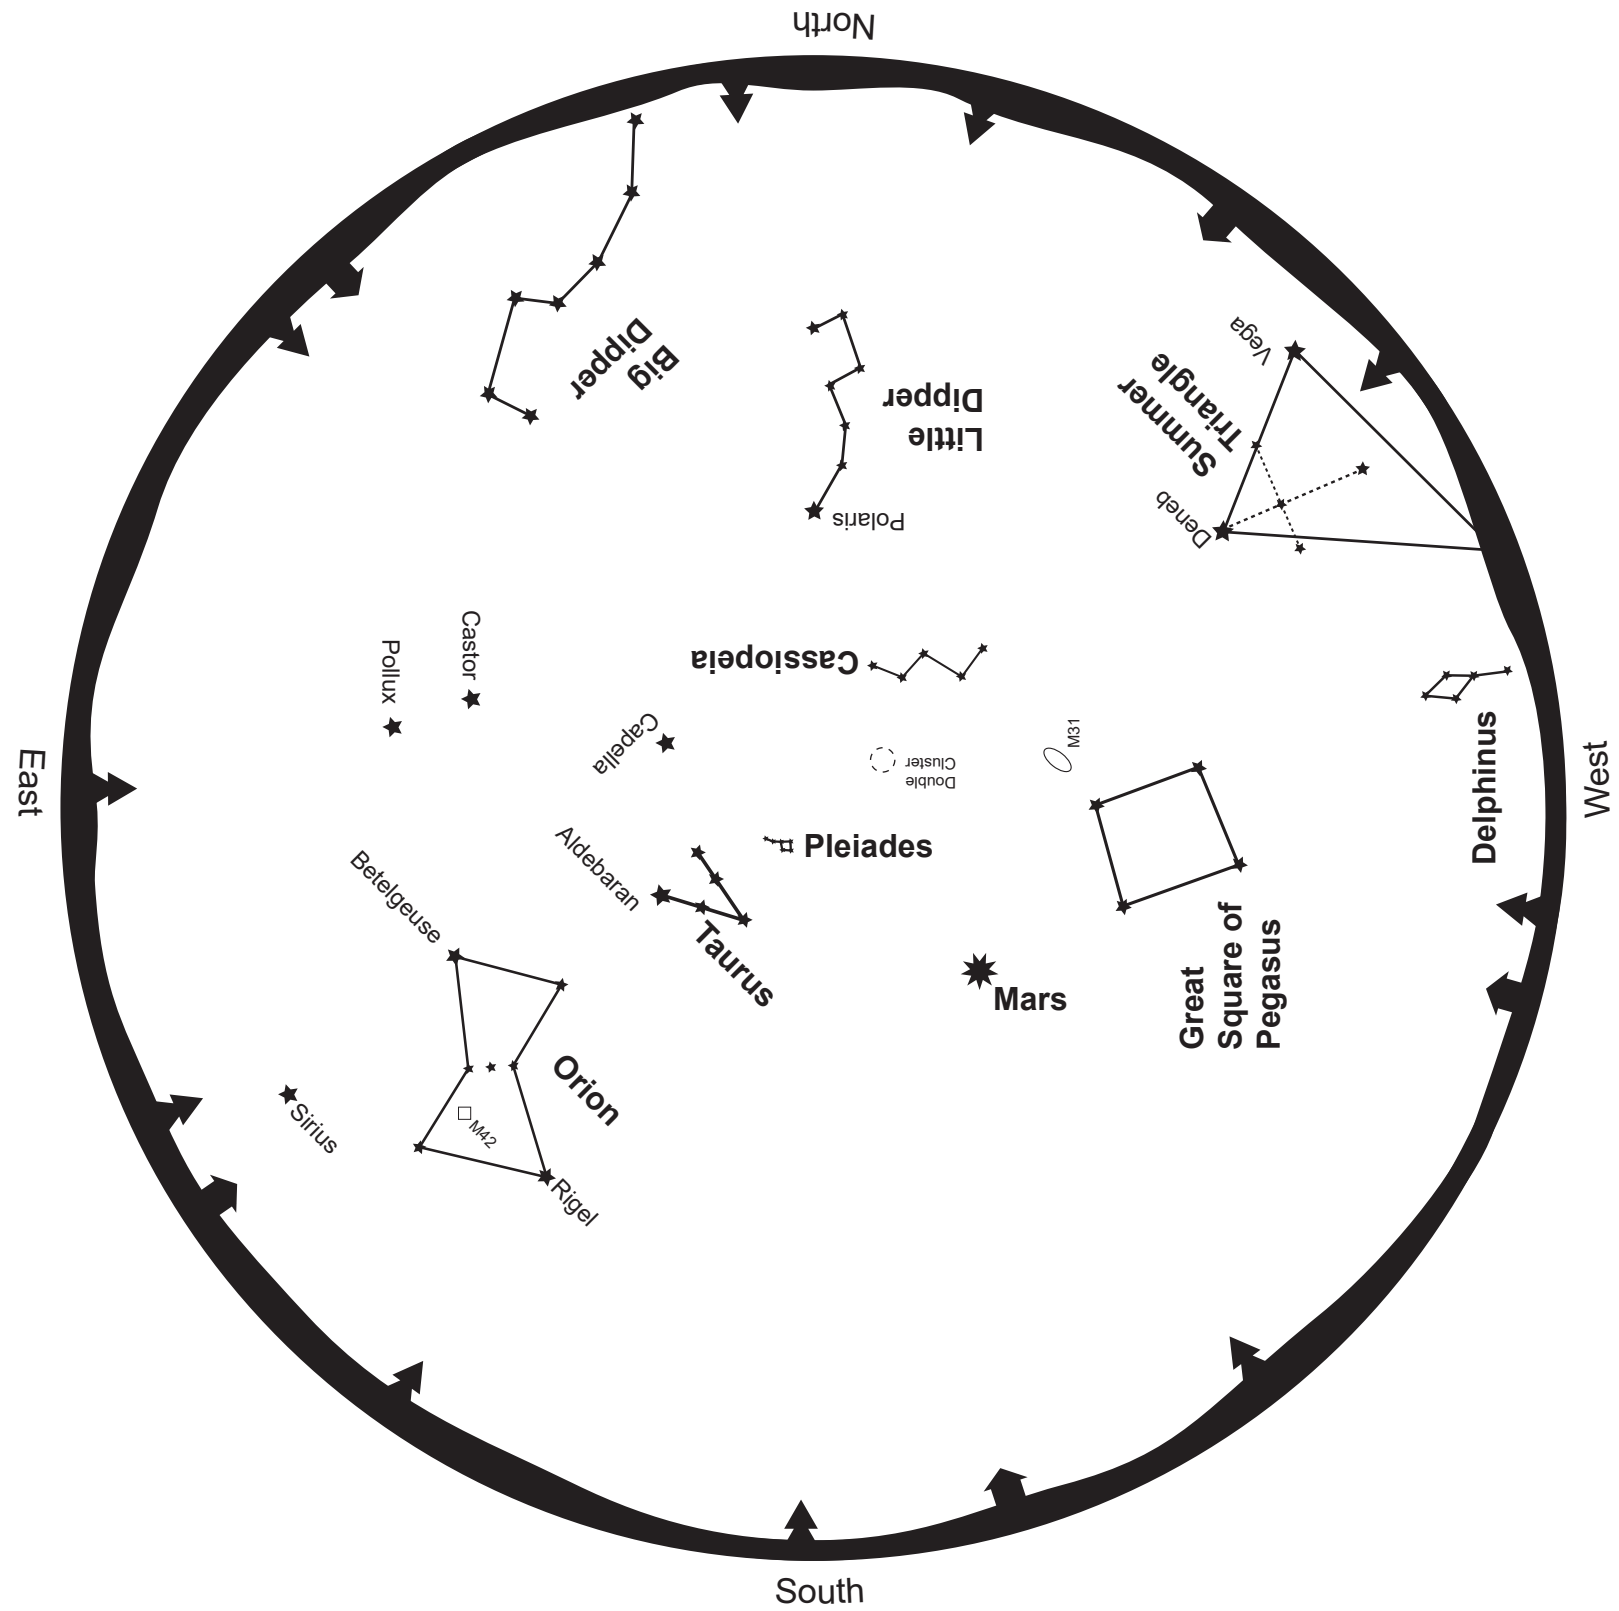

# January 2021

-  Galaxy
-  Nebula
-  Star Cluster
-  Planet

This map shows the sky for mid-January at 7pm  
© StarryTrails.com