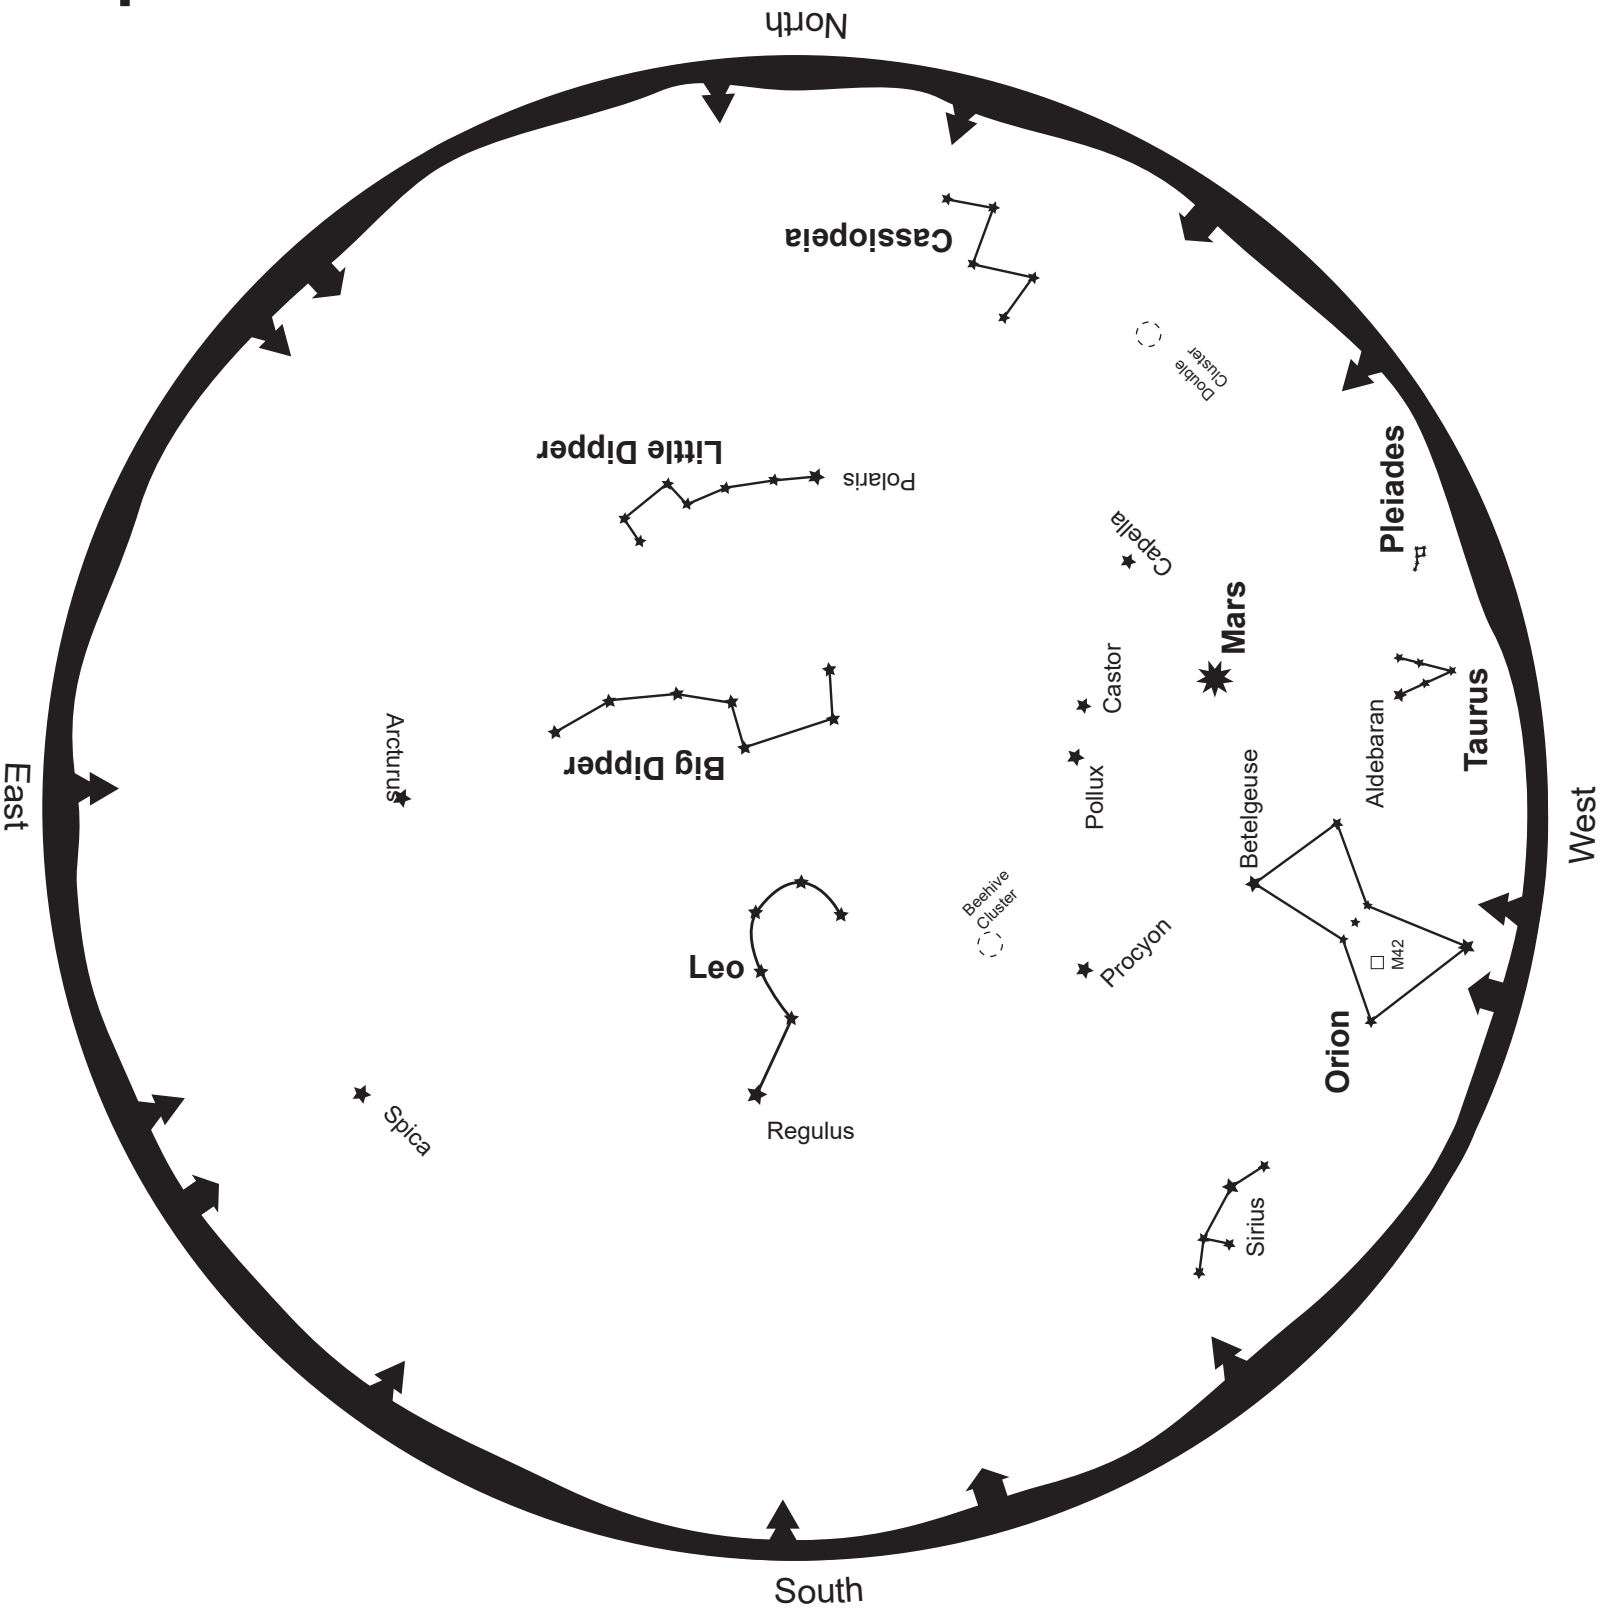

# April 2021

-  Galaxy
-  Nebula
-  Open Star Cluster
-  Planet

To read this map, turn it so the direction you are facing is on the bottom  
 This map shows the sky for mid-April at 9pm