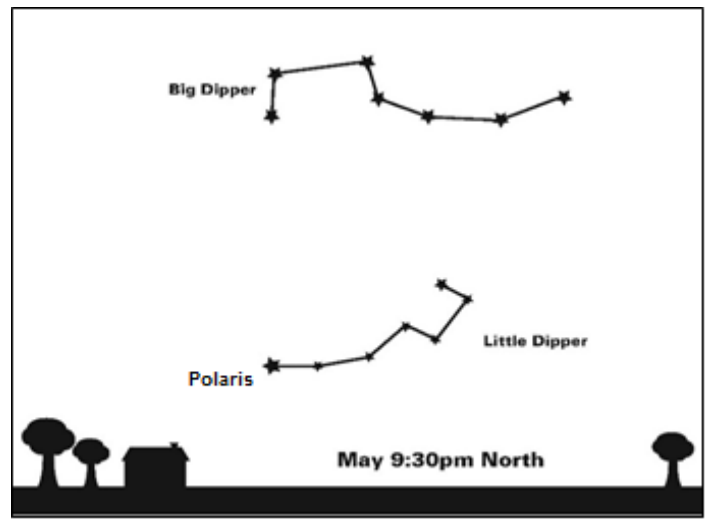

Family Astro Activities

Get Outside In Your Backyard & Check Out The Night Sky!

Follow this checklist of constellations & patterns that you can see in the night sky & check them off when you find them!!
Journey over to StarryTrails.com & get everything you need to navigate the night sky!

Check off the Star next to the star or constellation

- ☆ Pollux
- ☆ Mars
- ☆ Capella
- ☆ Castor

- ☆ Big Dipper
- ☆ Polaris
- ☆ Little Dipper

- ☆ Corona Borealis
- ☆ Hercules
- ☆ Spica
- ☆ Arcturus

- ☆ Leo
- ☆ Regulus
- ☆ Big Dipper