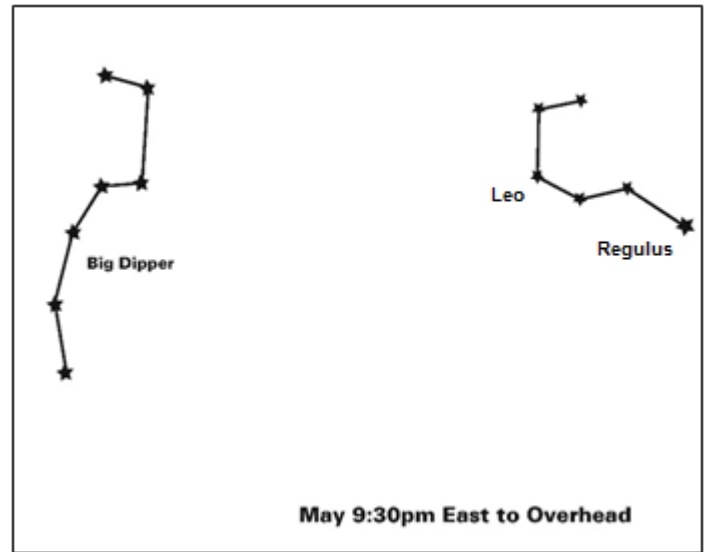

Family Astro Activities

Get Outside In Your Backyard & Check Out The Night Sky!

Follow this checklist of constellations & patterns that you can see in the night sky & check them off when you find them!!
Journey over to StarryTrails.com & get everything you need to navigate the night sky!

Check off the Star next to the star or constellation

- ☆ Pollux
- ☆ Mars
- ☆ Capella
- ☆ Castor

- ☆ Big Dipper
- ☆ Polaris
- ☆ Little Dipper

- ☆ Corona Borealis
- ☆ Hercules
- ☆ Spica
- ☆ Arcturus

- ☆ Leo
- ☆ Regulus
- ☆ Big Dipper