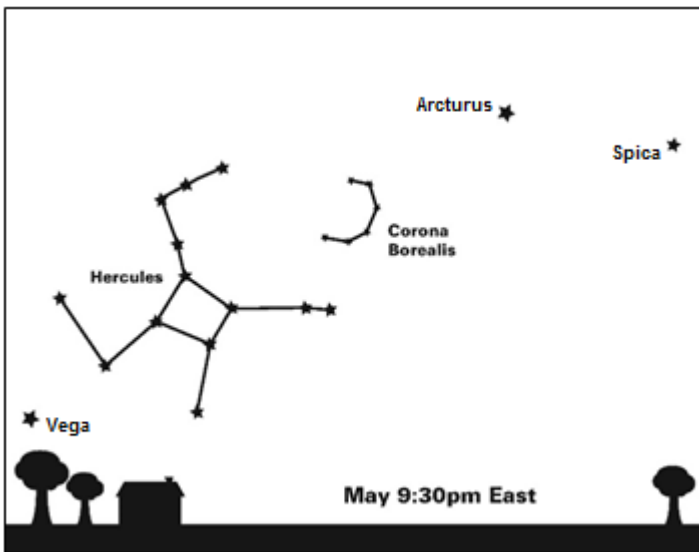

Family Astro Activities

Get Outside In Your Backyard & Check Out The Night Sky!

Follow this checklist of constellations & patterns that you can see in the night sky & check them off when you find them!!
Journey over to StarryTrails.com & get everything you need to navigate the night sky!

Check off the Star next to the star or constellation

- ☆ Pollux
- ☆ Mars
- ☆ Capella
- ☆ Castor

- ☆ Big Dipper
- ☆ Polaris
- ☆ Little Dipper

- ☆ Corona Borealis
- ☆ Hercules
- ☆ Spica
- ☆ Arcturus

- ☆ Leo
- ☆ Regulus
- ☆ Big Dipper