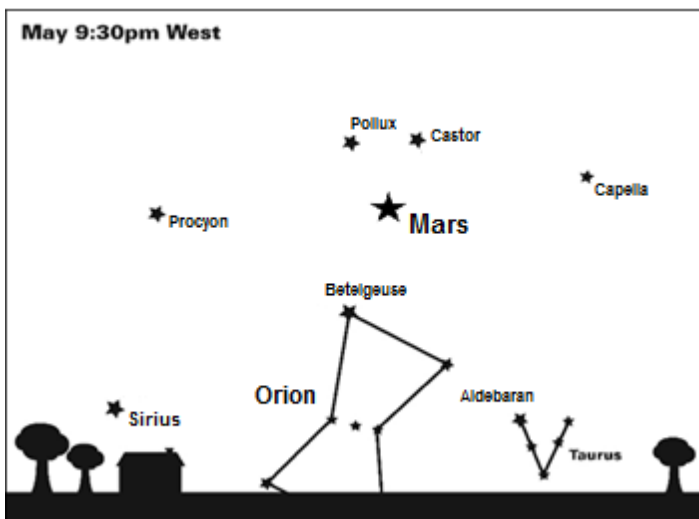

Family Astro Activities

Get Outside In Your Backyard & Check Out The Night Sky!

Follow this checklist of constellations & patterns that you can see in the night sky & check them off when you find them!!
Journey over to StarryTrails.com & get everything you need to navigate the night sky!

Check off the Star next to the star or constellation

- ☆ Pollux
- ☆ Mars
- ☆ Capella
- ☆ Castor

- ☆ Big Dipper
- ☆ Polaris
- ☆ Little Dipper

- ☆ Corona Borealis
- ☆ Hercules
- ☆ Spica
- ☆ Arcturus

- ☆ Leo
- ☆ Regulus
- ☆ Big Dipper