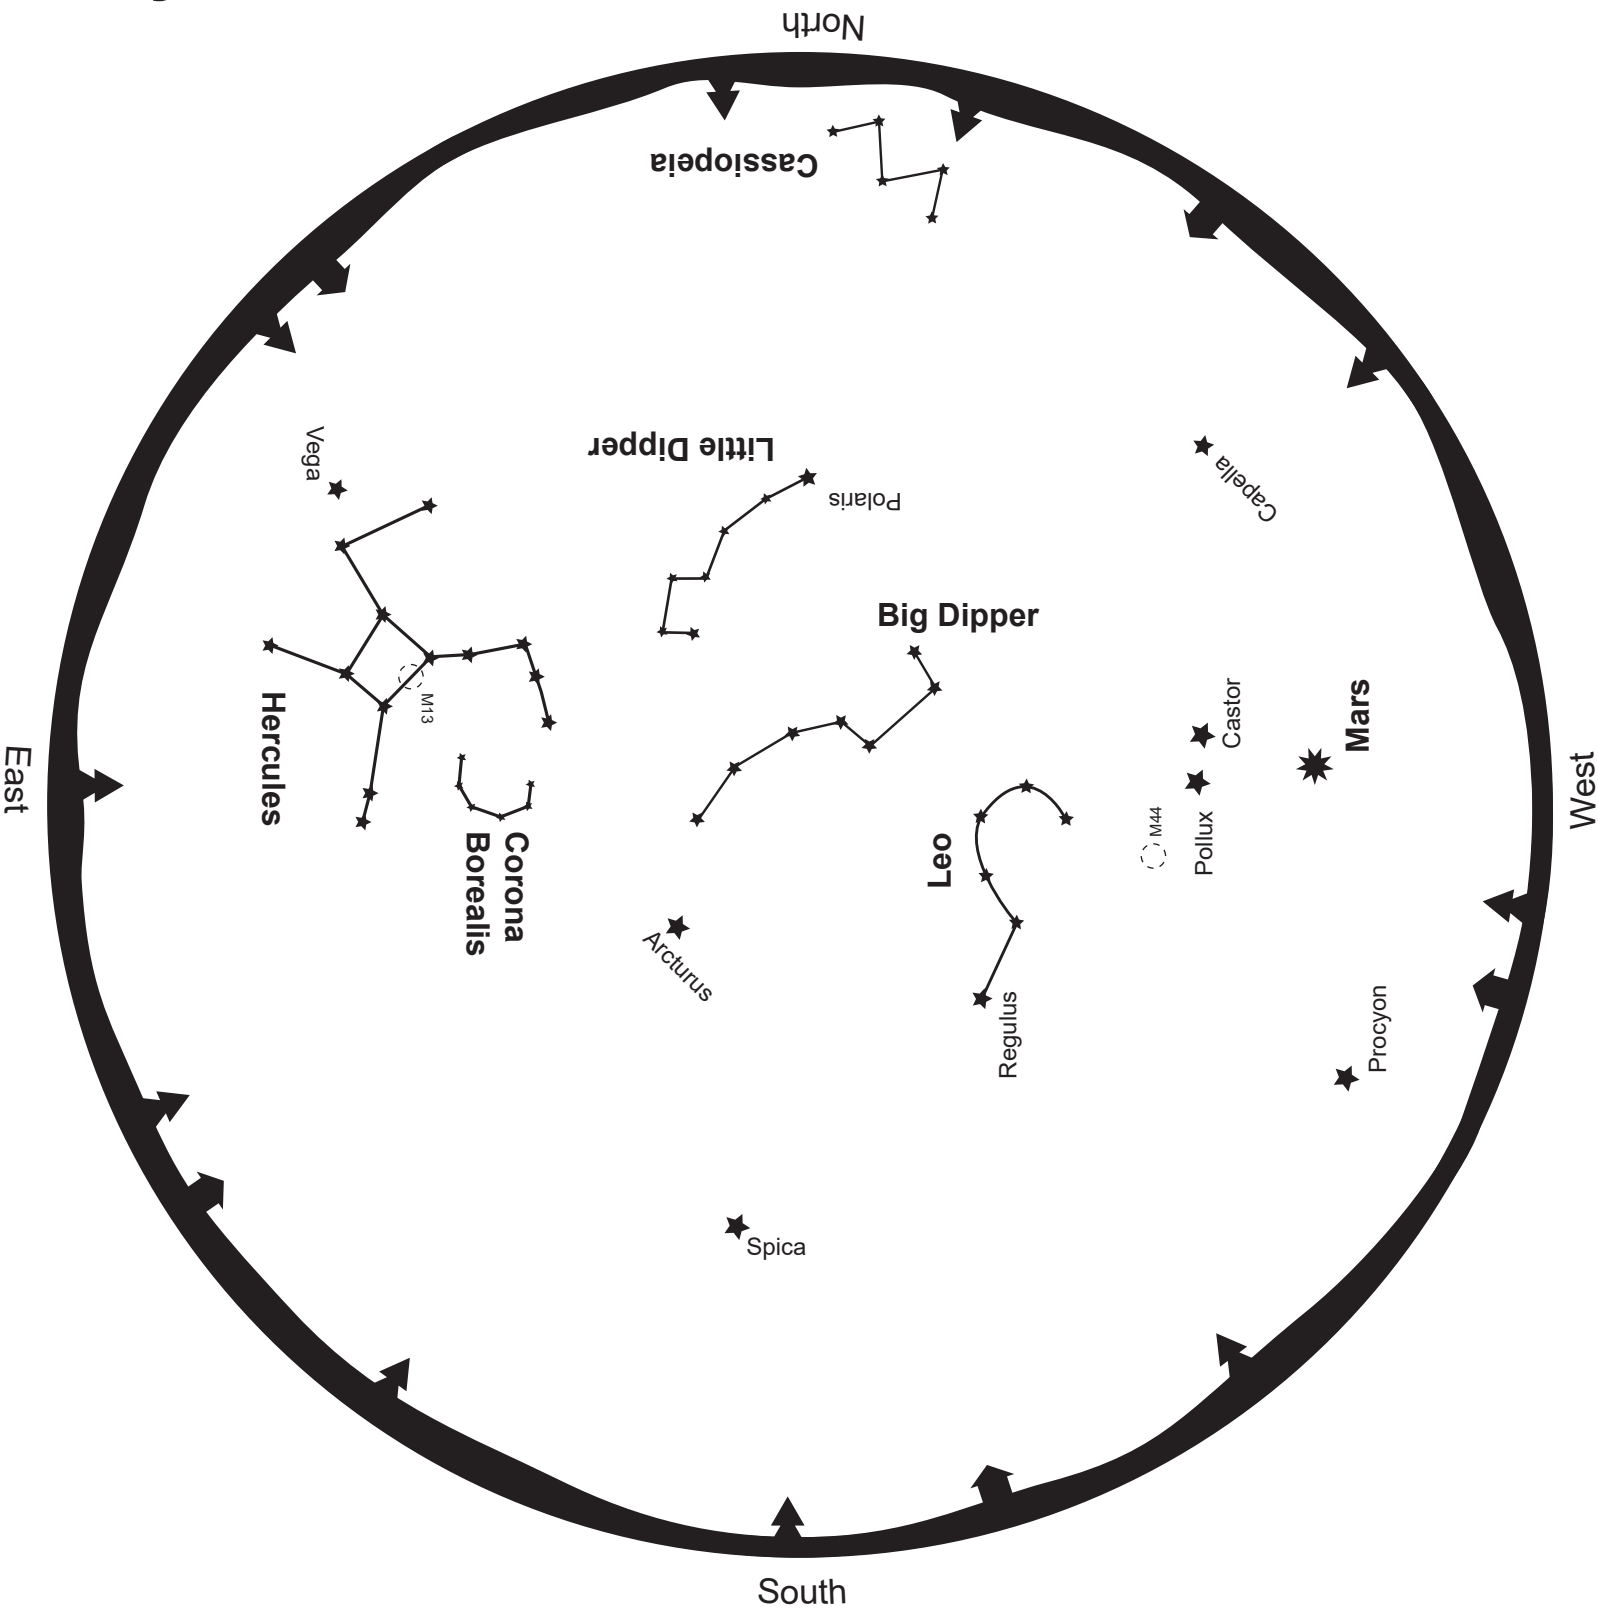

May 2021

-  Galaxy
-  Nebula
-  Star Cluster
-  Planet

To read this map, turn it so the direction you are facing is on the bottom
This map shows the sky for mid-May at 9:45pm