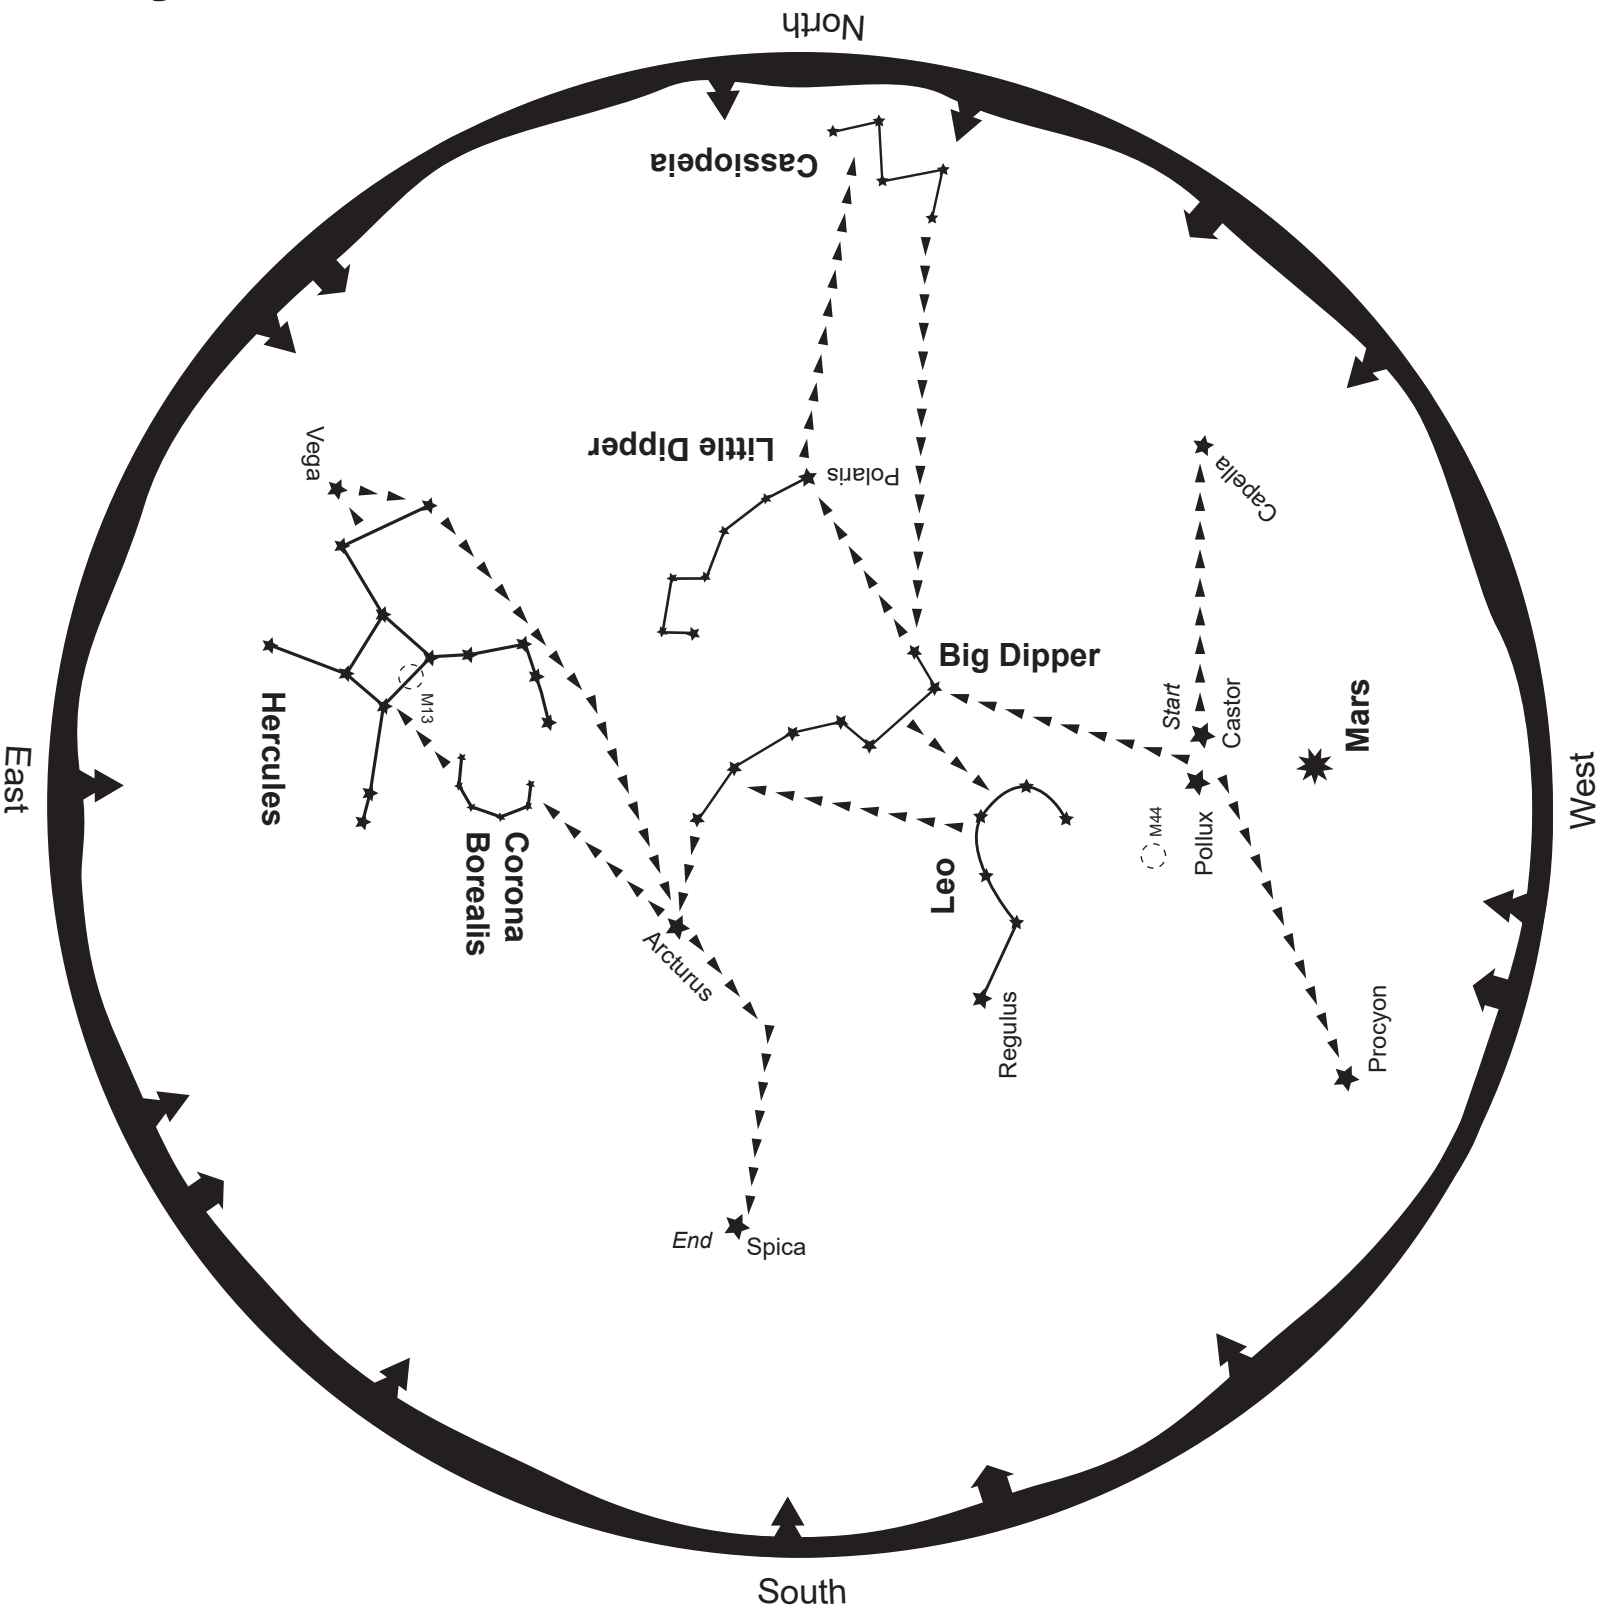

# May 2021

-  Galaxy
-  Nebula
-  Star Cluster
-  Planet

To read this map, turn it so the direction you are facing is on the bottom  
This map shows the sky for mid-May at 9:45pm