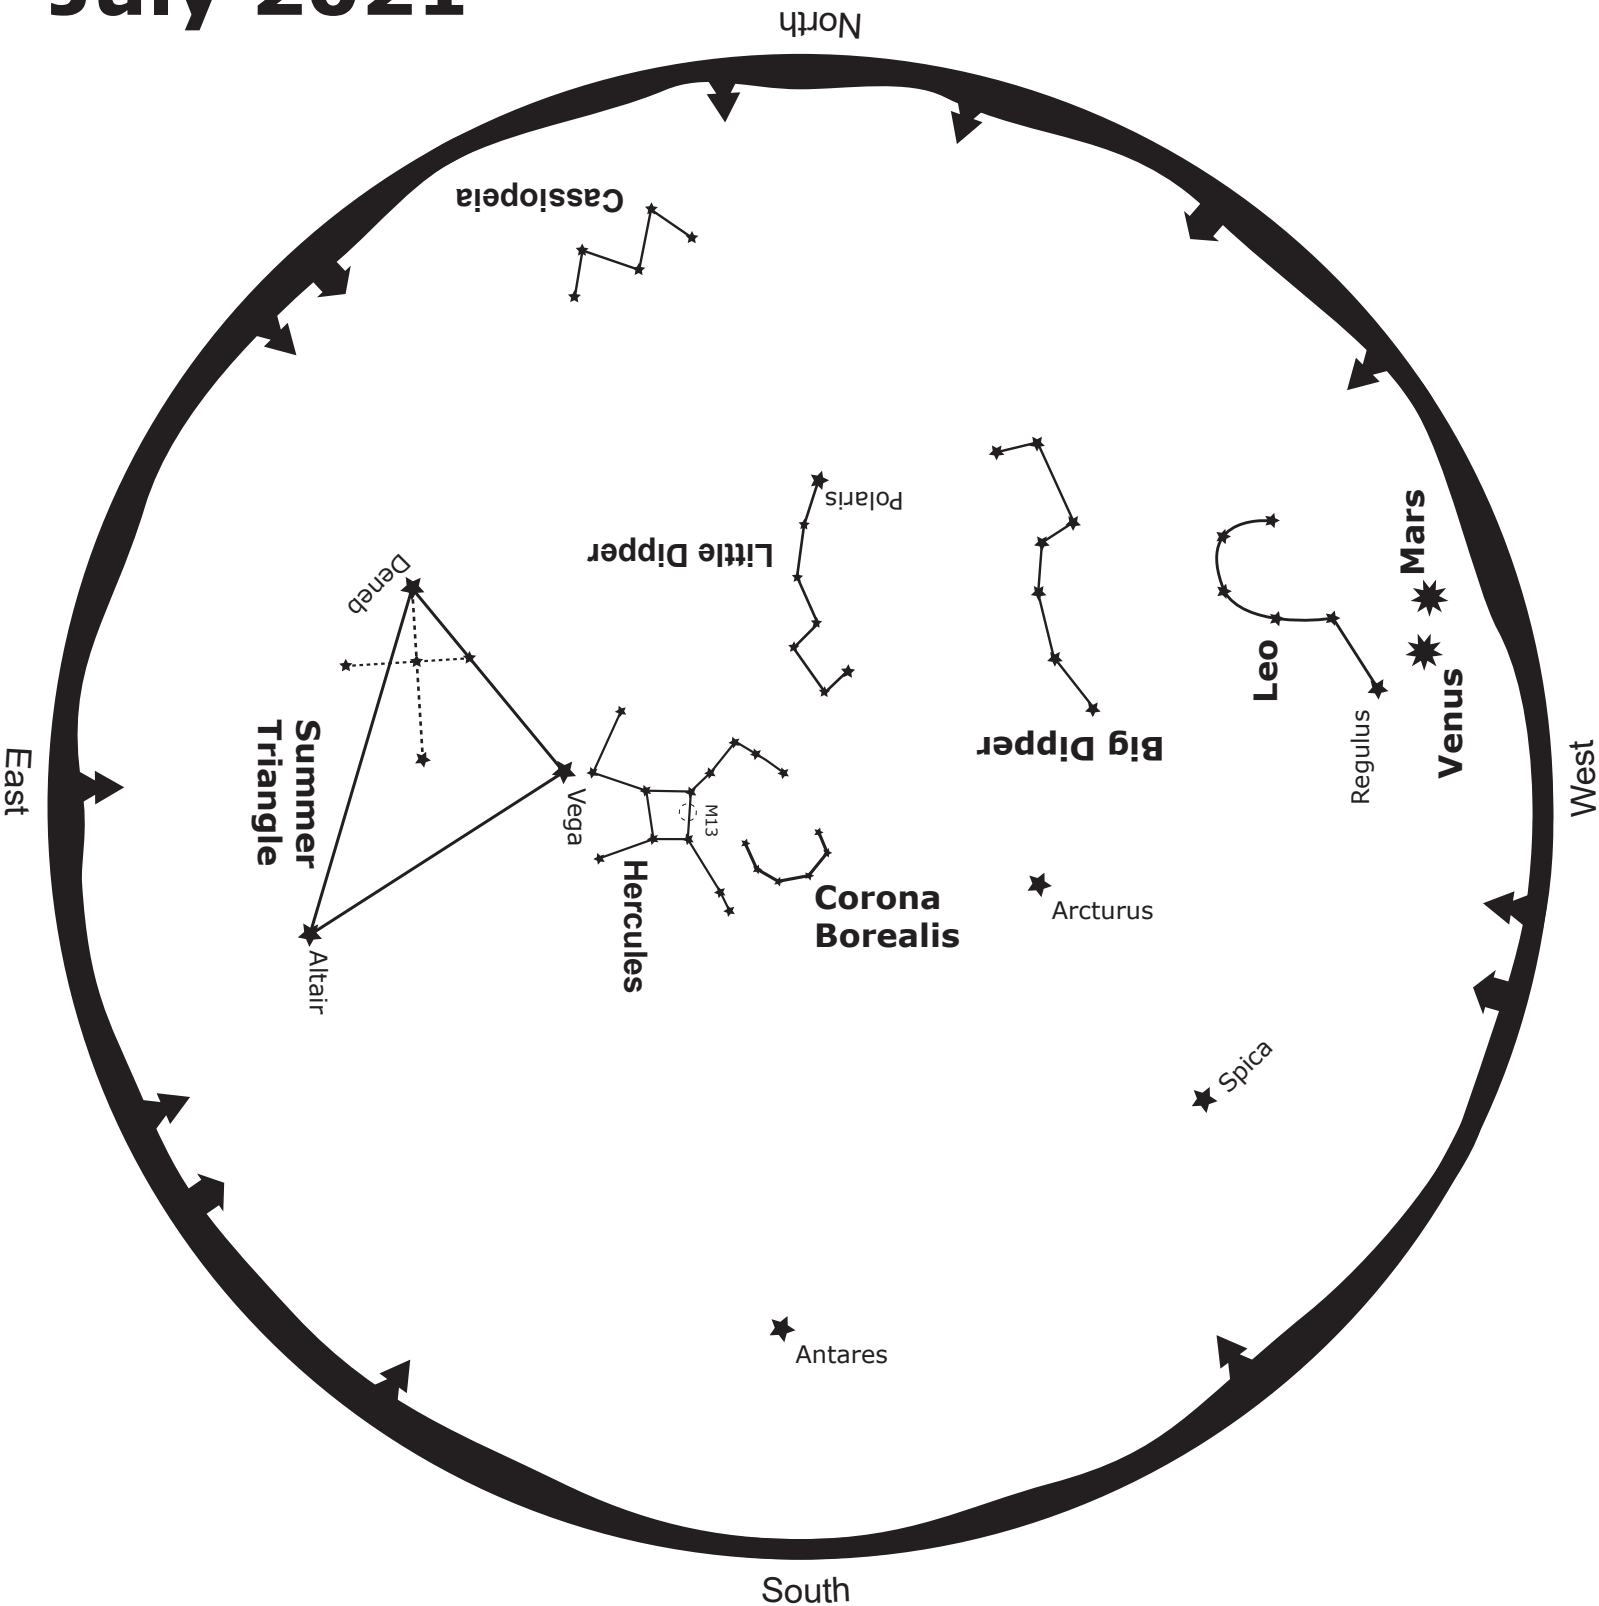

# July 2021

	Galaxy
	Nebula
	Star Cluster
	Planet

To read this map, turn it so the direction you are facing is on the bottom  
This map shows the sky for mid-July at 10pm  
© StarryTrails.com