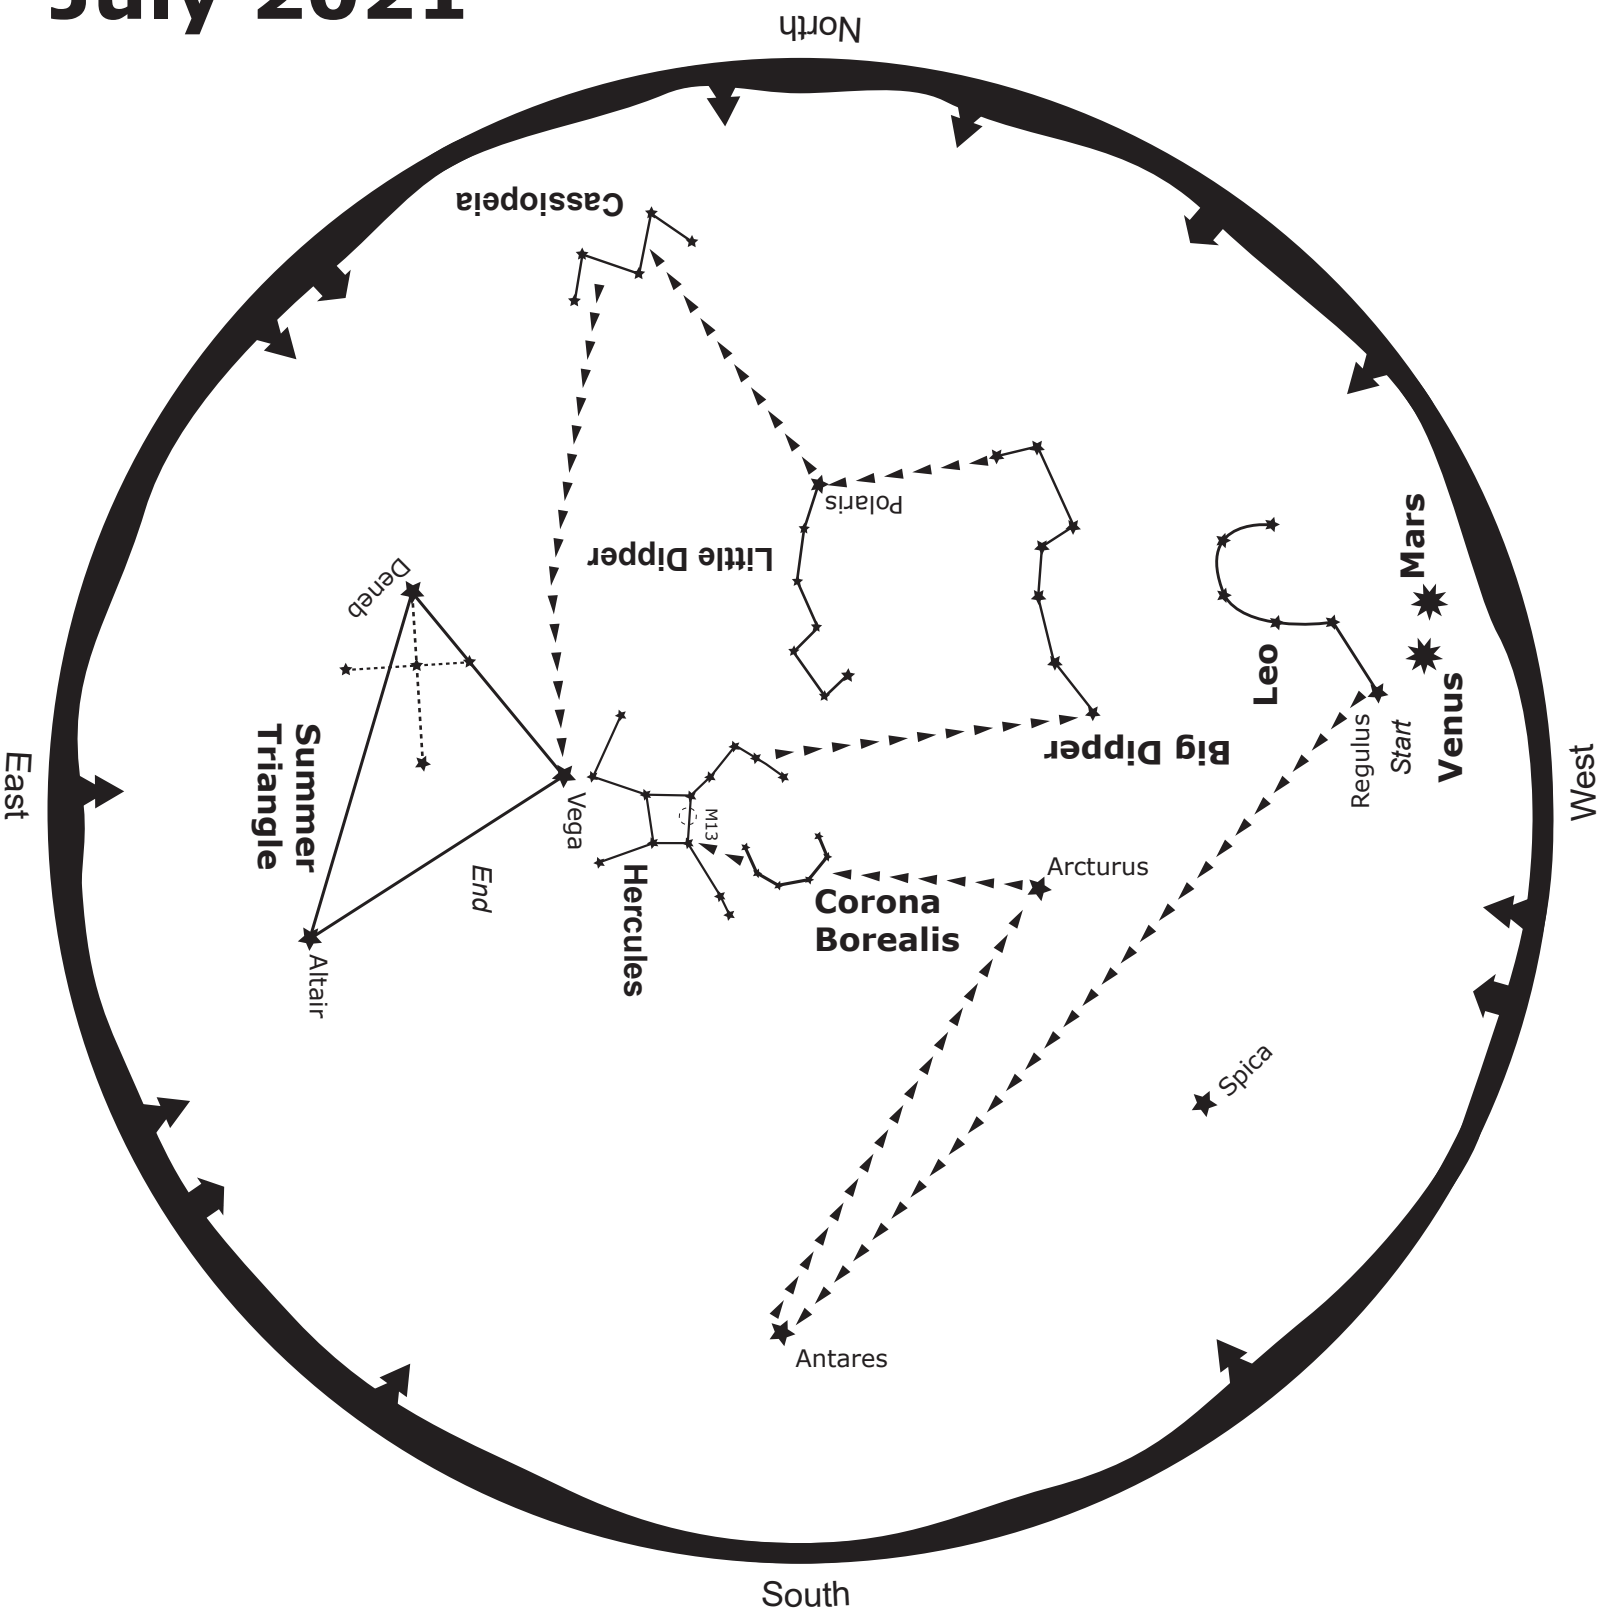

July 2021

-  Galaxy
-  Nebula
-  Star Cluster
-  Planet

To read this map, turn it so the direction you are facing is on the bottom
 This map shows the sky for mid-July at 10pm