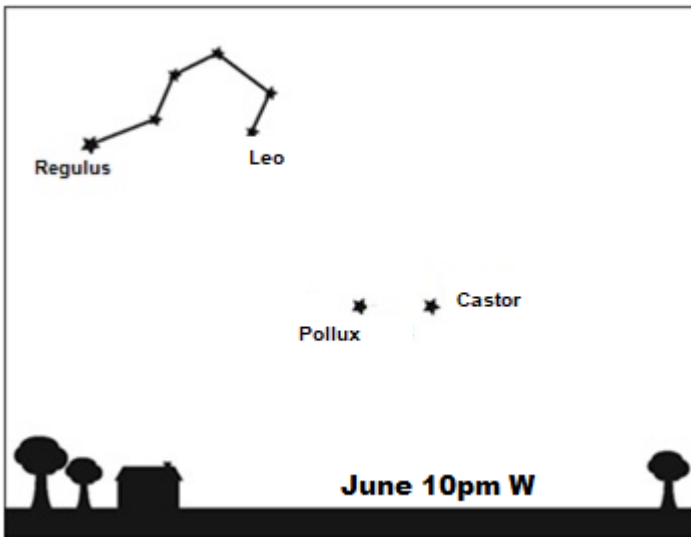

Family Astro Activities

Get Outside In Your Backyard & Check Out The Night Sky!

Follow this checklist of constellations & patterns
that you can see in the night sky & check them off when you find them!!
Journey over to StarryTrails.com & get everything you need to navigate the night sky!

Check off the Star next to the star or constellation - June

☆ Castor ☆ Regulus ☆ Leo ☆ Pollux

☆ Big Dipper ☆ Cassiopeia ☆ Polaris ☆ Little Dipper

☆ Hercules ☆ Corona Borealis ☆ Arcturus ☆ Vega

☆ Antares ☆ Spica