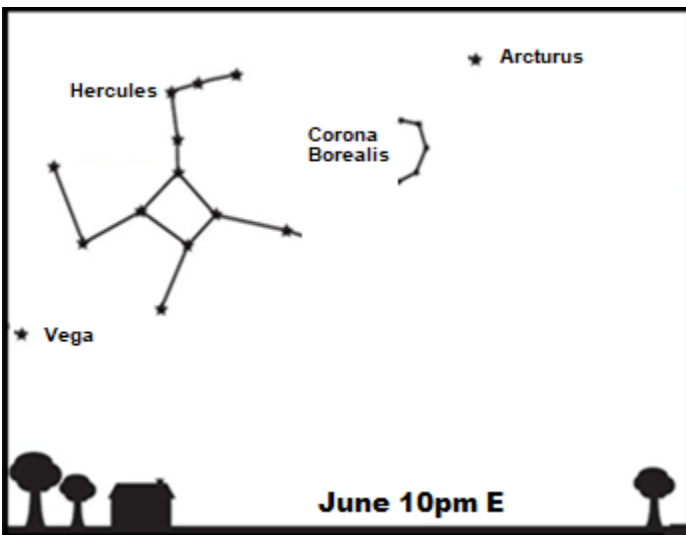

Family Astro Activities

Get Outside In Your Backyard & Check Out The Night Sky!

Follow this checklist of constellations & patterns
that you can see in the night sky & check them off when you find them!!
Journey over to StarryTrails.com & get everything you need to navigate the night sky!

Check off the Star next to the star or constellation - June

☆ Castor ☆ Regulus ☆ Leo ☆ Pollux

☆ Big Dipper ☆ Cassiopeia ☆ Polaris ☆ Little Dipper

☆ Hercules ☆ Corona Borealis ☆ Arcturus ☆ Vega

☆ Antares ☆ Spica