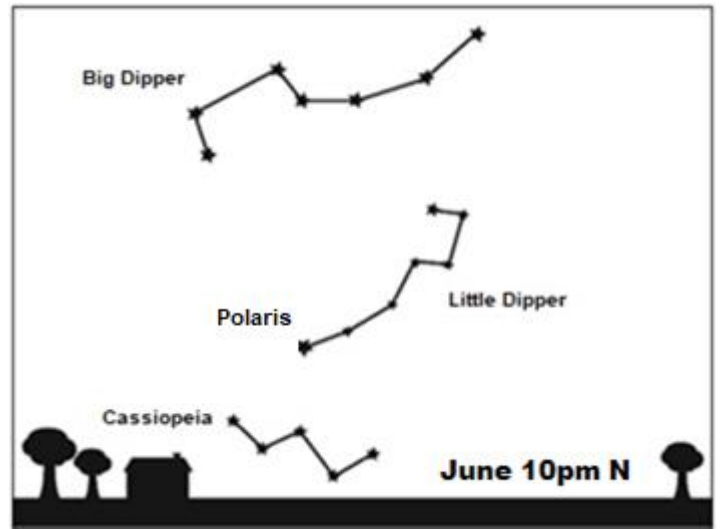

Family Astro Activities

Get Outside In Your Backyard & Check Out The Night Sky!

Follow this checklist of constellations & patterns
that you can see in the night sky & check them off when you find them!!
Journey over to StarryTrails.com & get everything you need to navigate the night sky!

Check off the Star next to the star or constellation - June

☆ Castor ☆ Regulus ☆ Leo ☆ Pollux

☆ Big Dipper ☆ Cassiopeia ☆ Polaris ☆ Little Dipper

☆ Hercules ☆ Corona Borealis ☆ Arcturus ☆ Vega

☆ Antares ☆ Spica