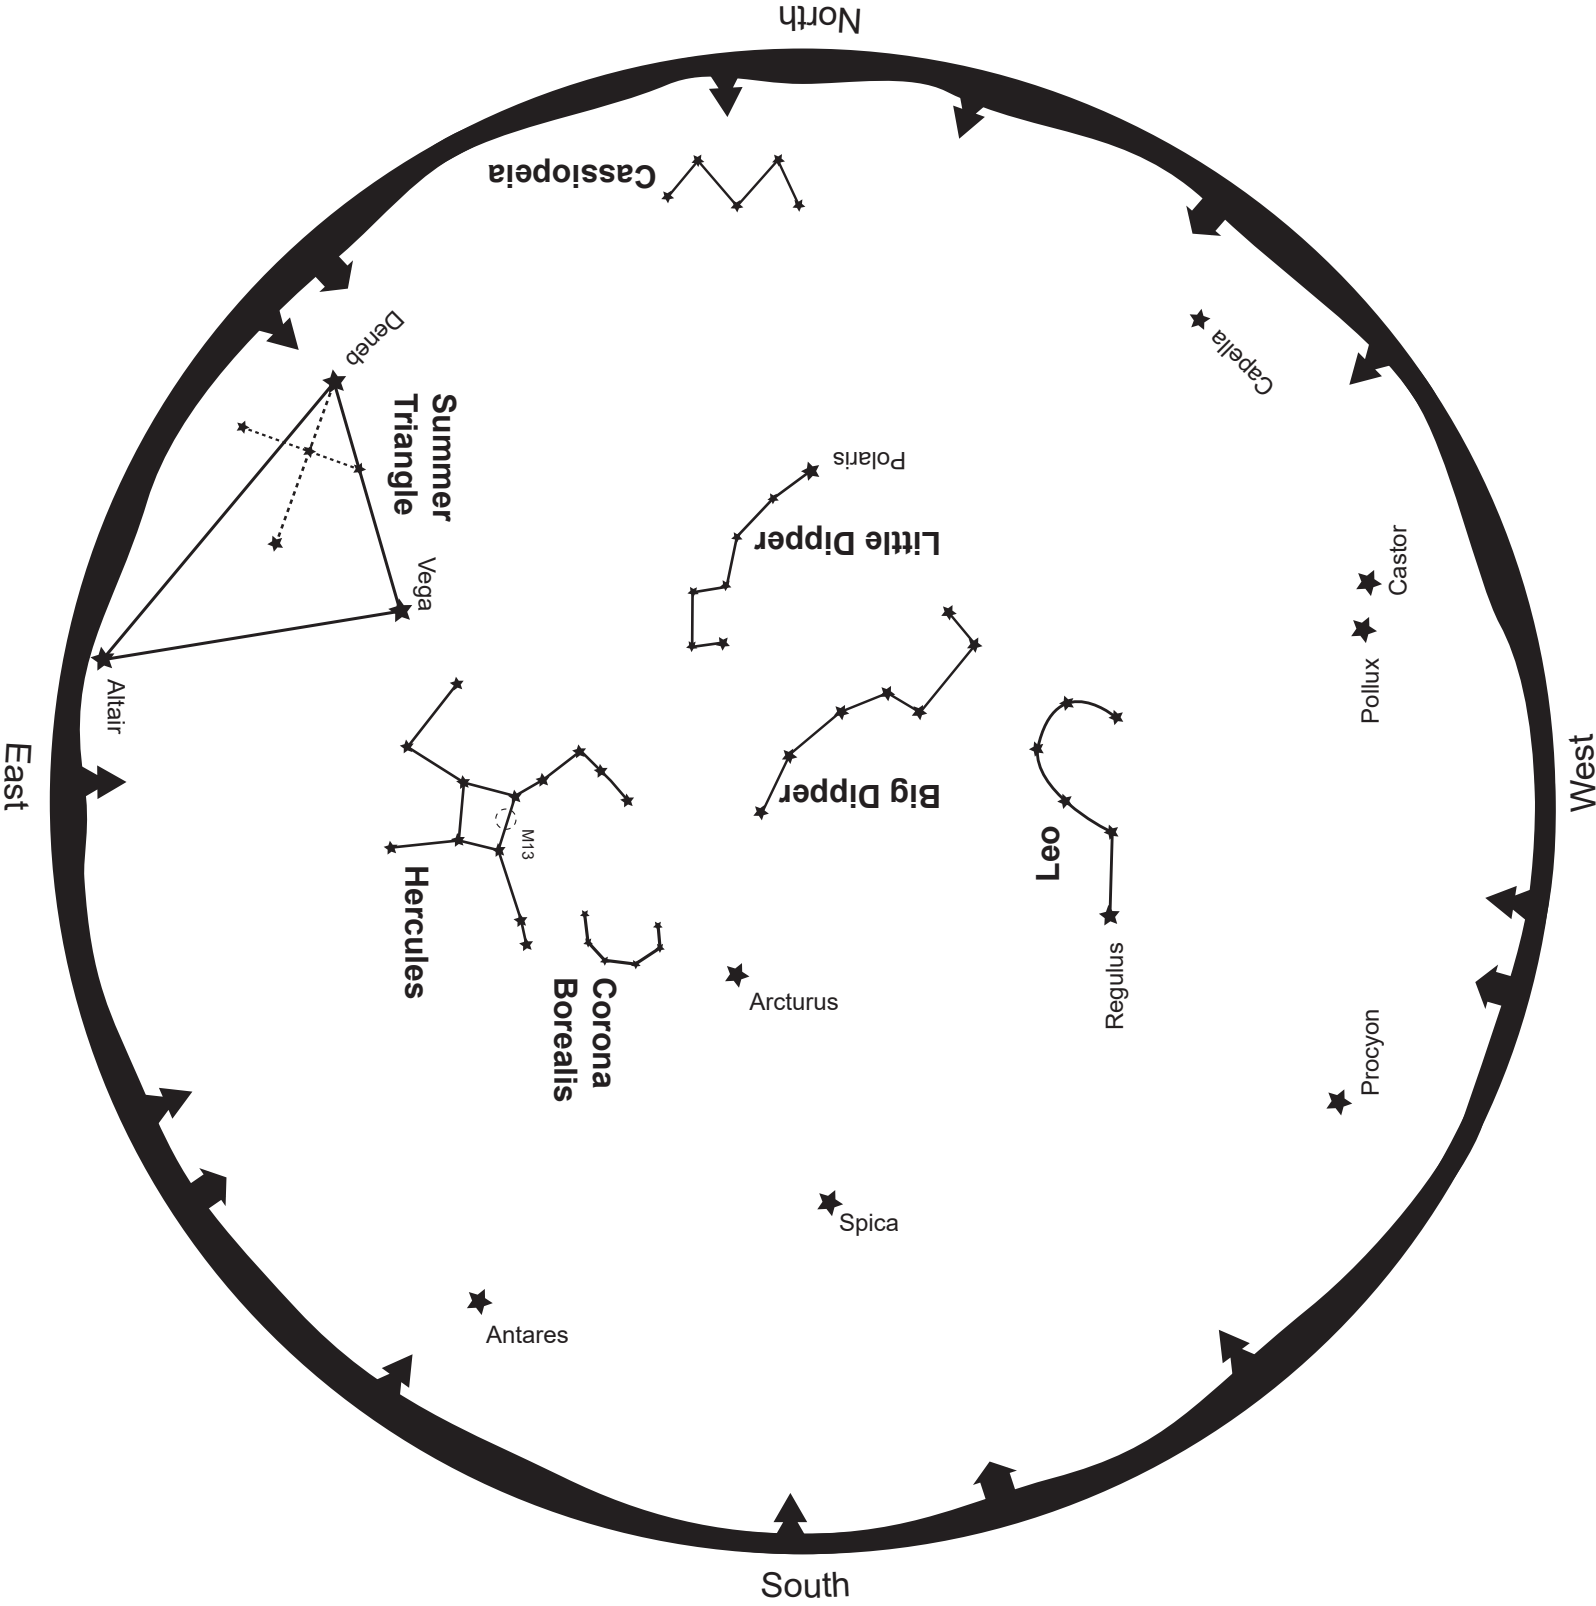

# June 2022

-  Galaxy
-  Nebula
-  Star Cluster
-  Planet

To read this map, turn it so the direction you are facing is on the bottom  
 This map shows the sky for mid-June at 10pm