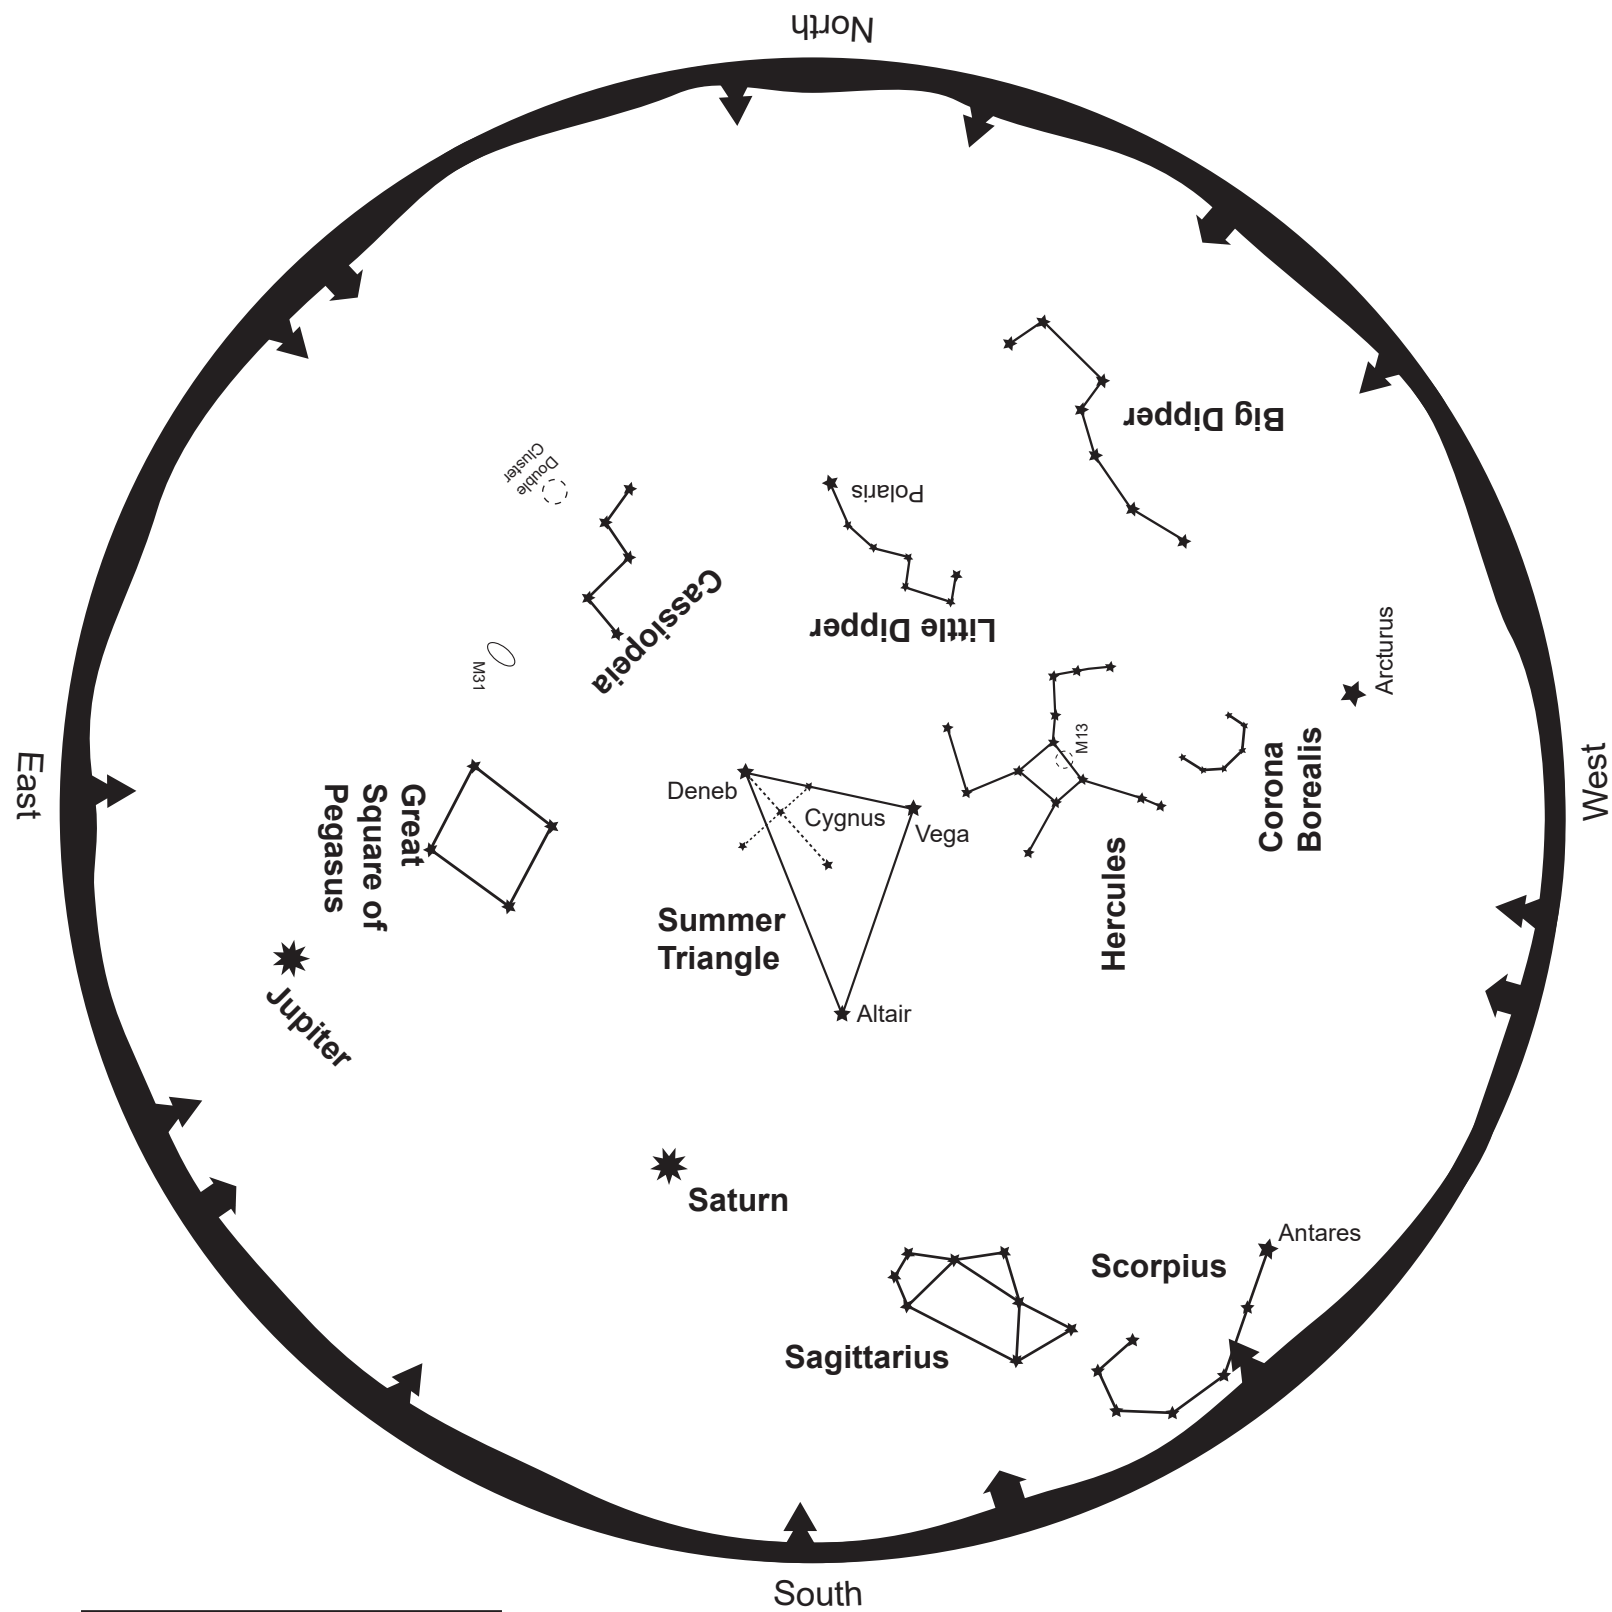

September 2022

-  Galaxy
-  Nebula
-  Star Cluster
-  Planet

To read this map, turn it so the direction you are facing is on the bottom
 This map shows the sky for mid-September at 8:30pm