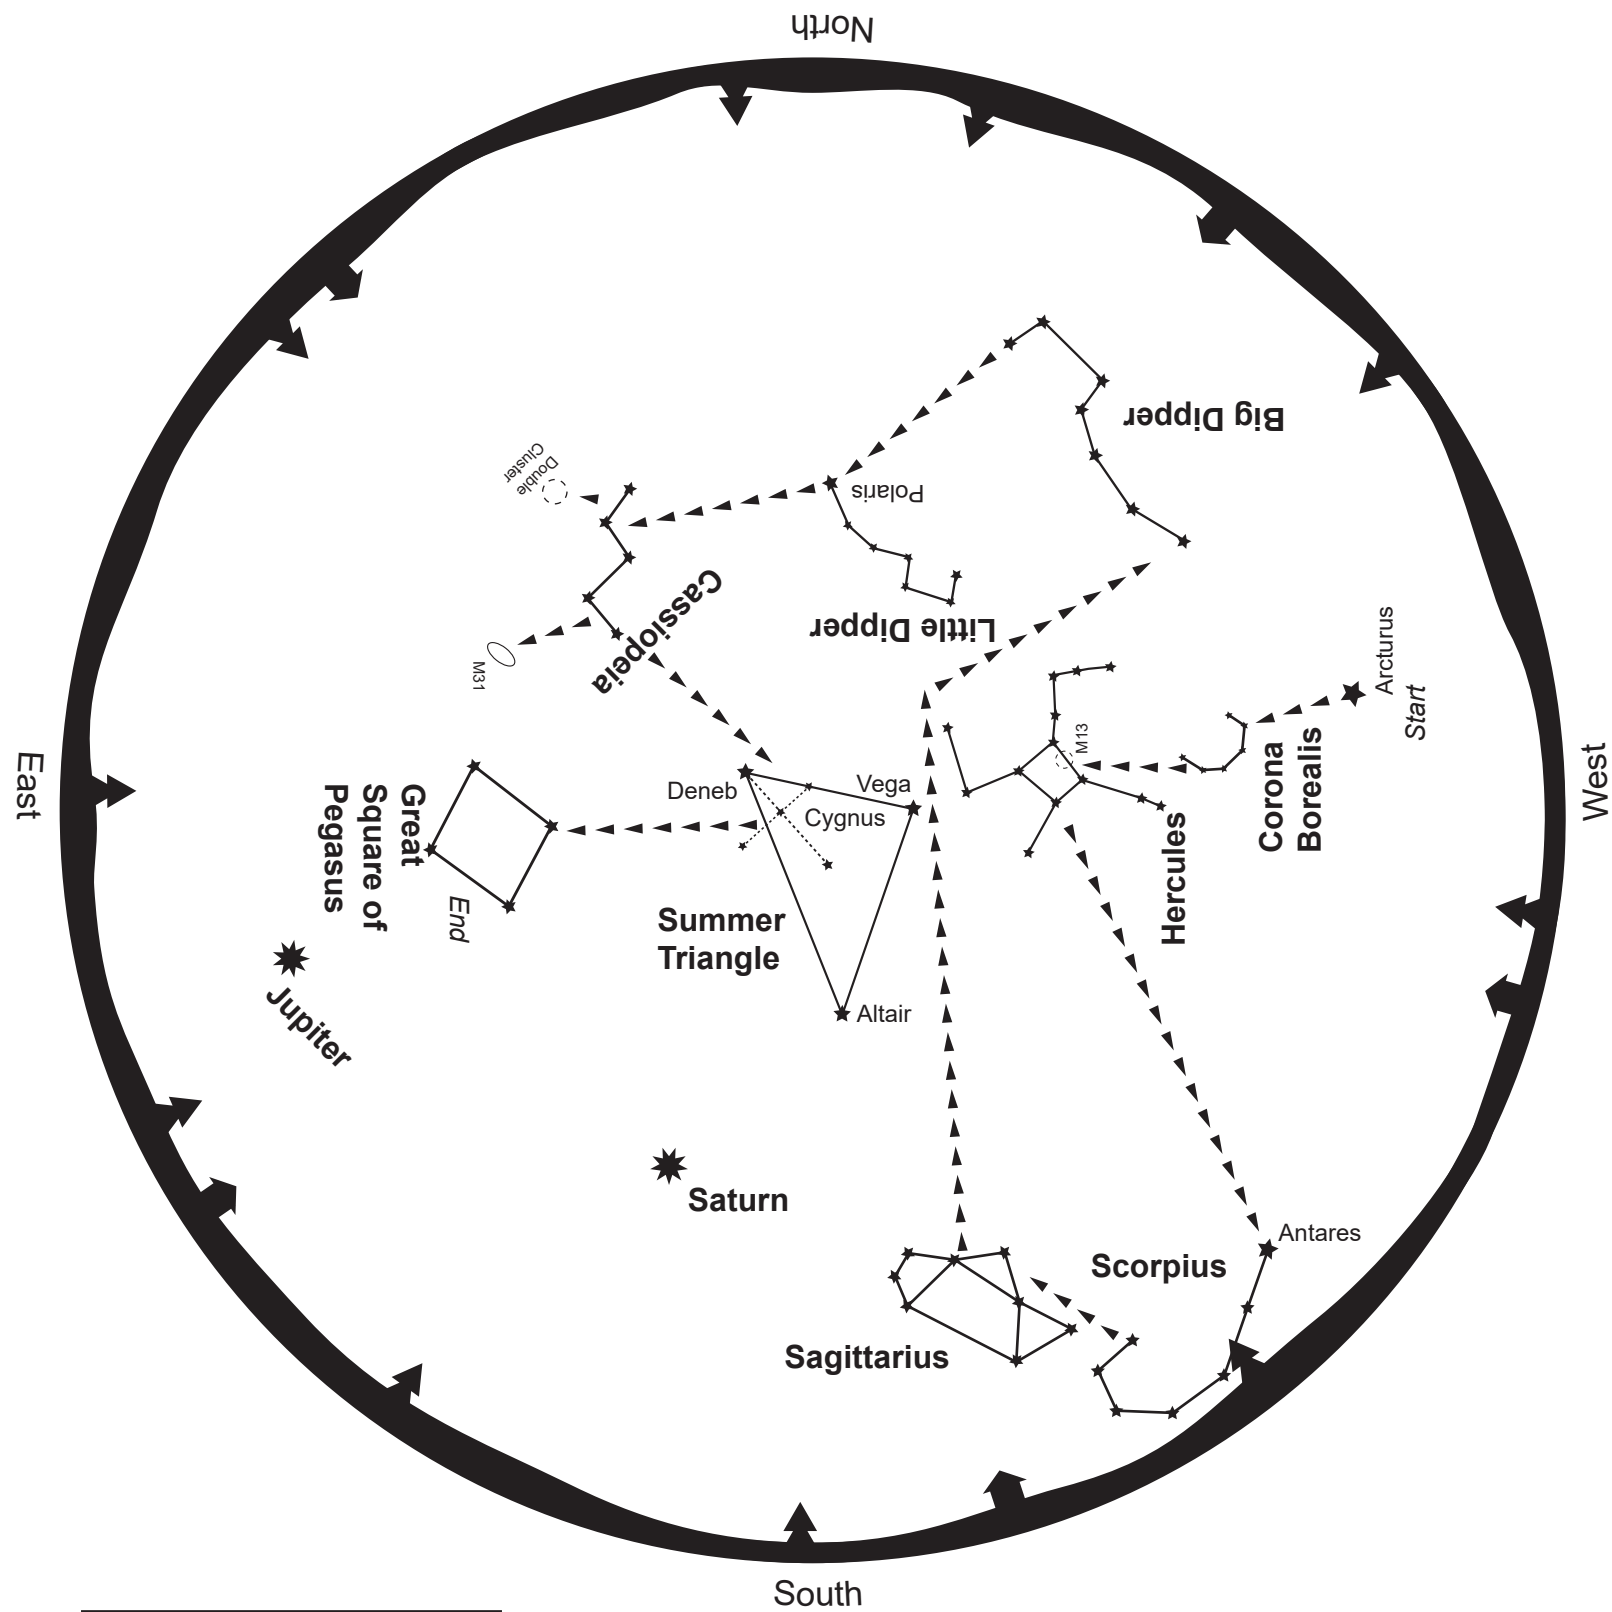

# September 2022

-  Galaxy
-  Nebula
-  Star Cluster
-  Planet

To read this map, turn it so the direction you are facing is on the bottom  
 This map shows the sky for mid-September at 8:30pm