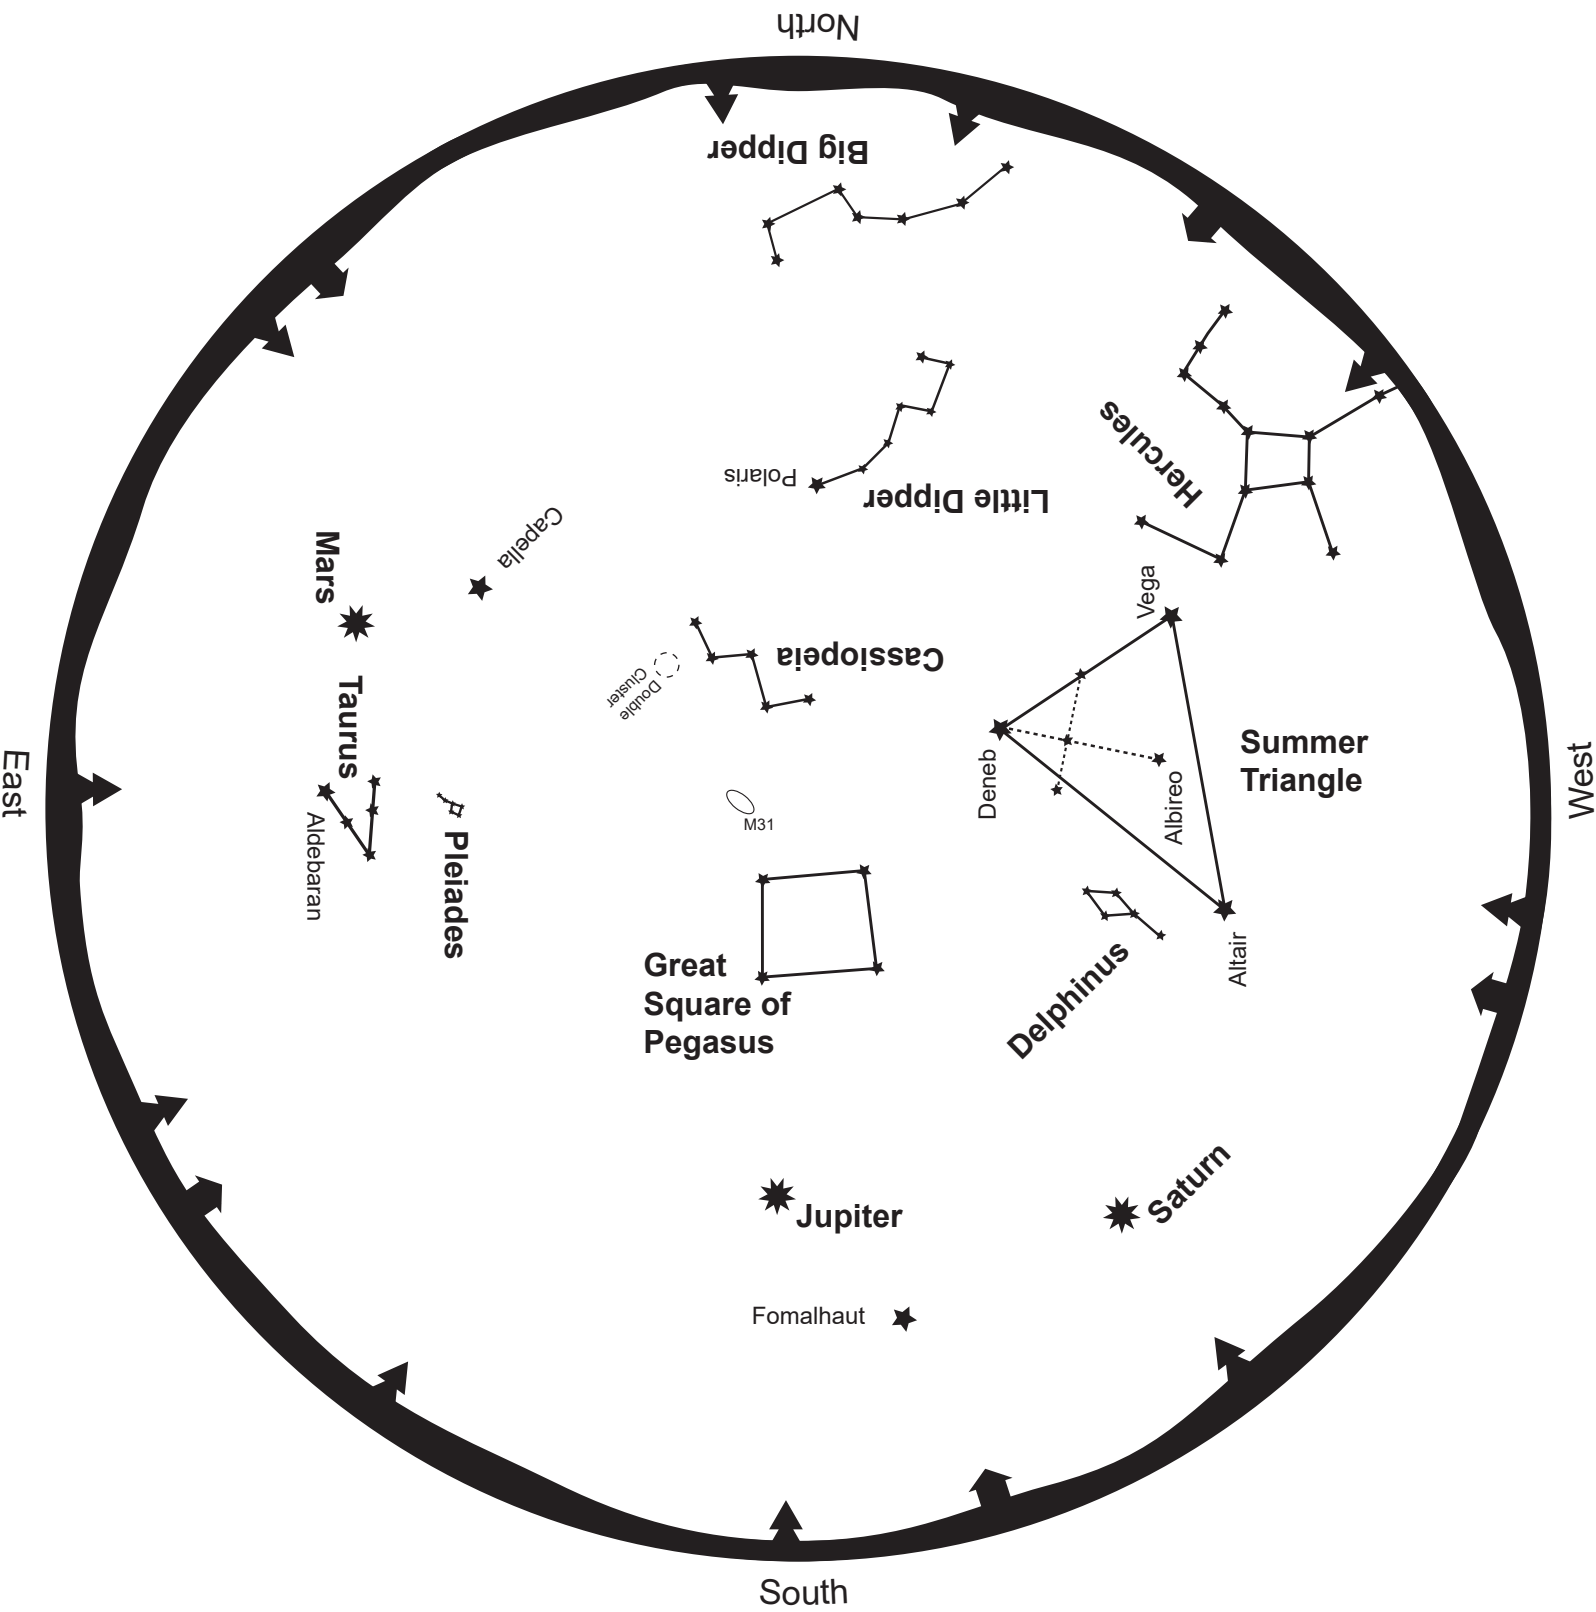

# November 2022

-  Galaxy
-  Nebula
-  Star Cluster
-  Planet

To read this map, turn it so the direction you are facing is on the bottom  
 This map shows the sky for mid-November at 7:30pm