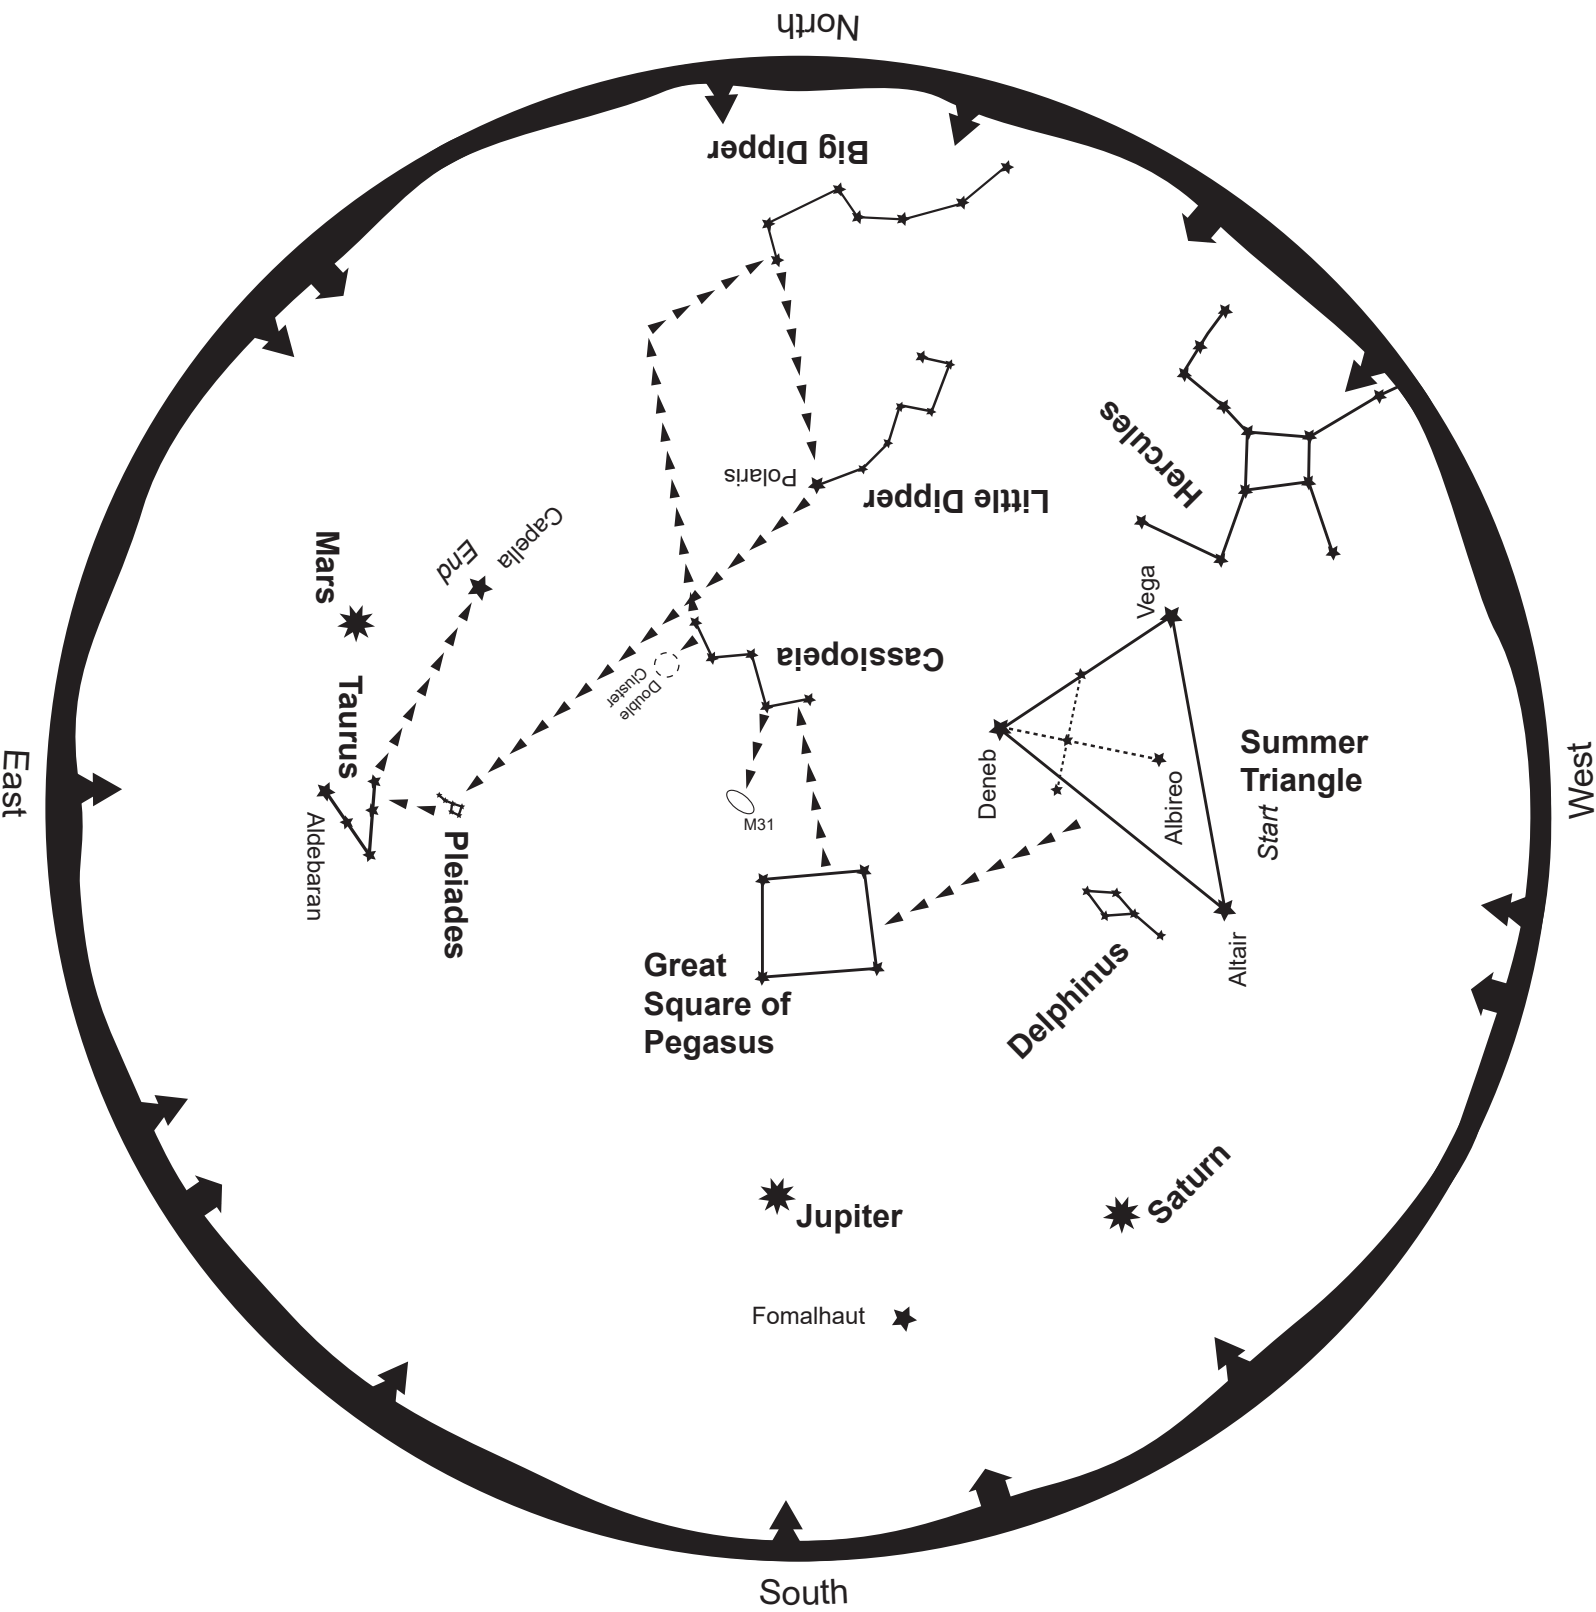

# November 2022

-  Galaxy
-  Nebula
-  Star Cluster
-  Planet

To read this map, turn it so the direction you are facing is on the bottom  
 This map shows the sky for mid-November at 7:30pm