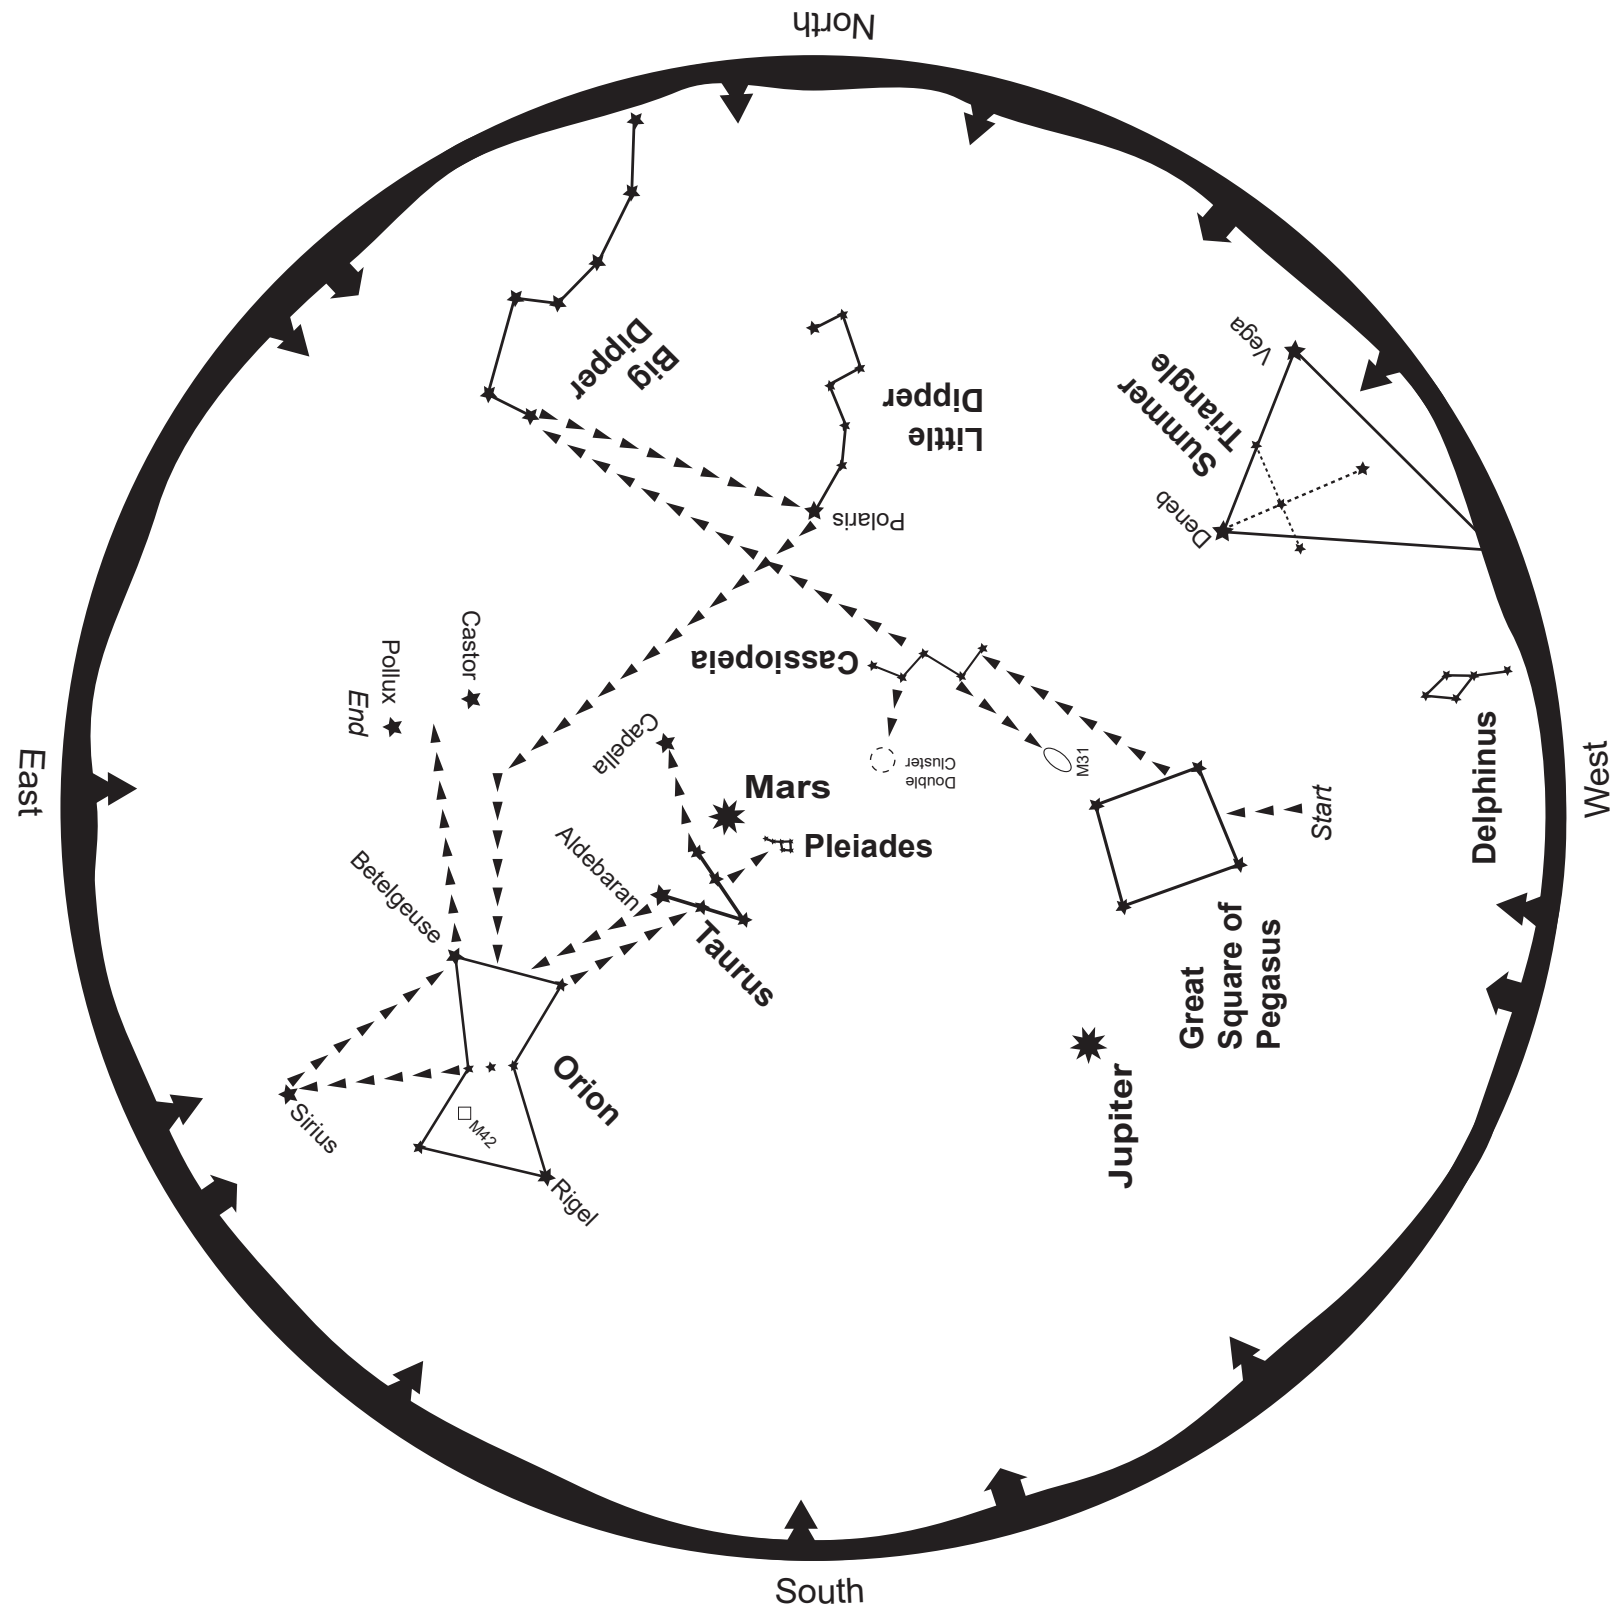

# January 2023

- Galaxy
- Nebula
- Star Cluster
- Planet

This map shows the sky for mid-January at 7pm  
© StarryTrails.com