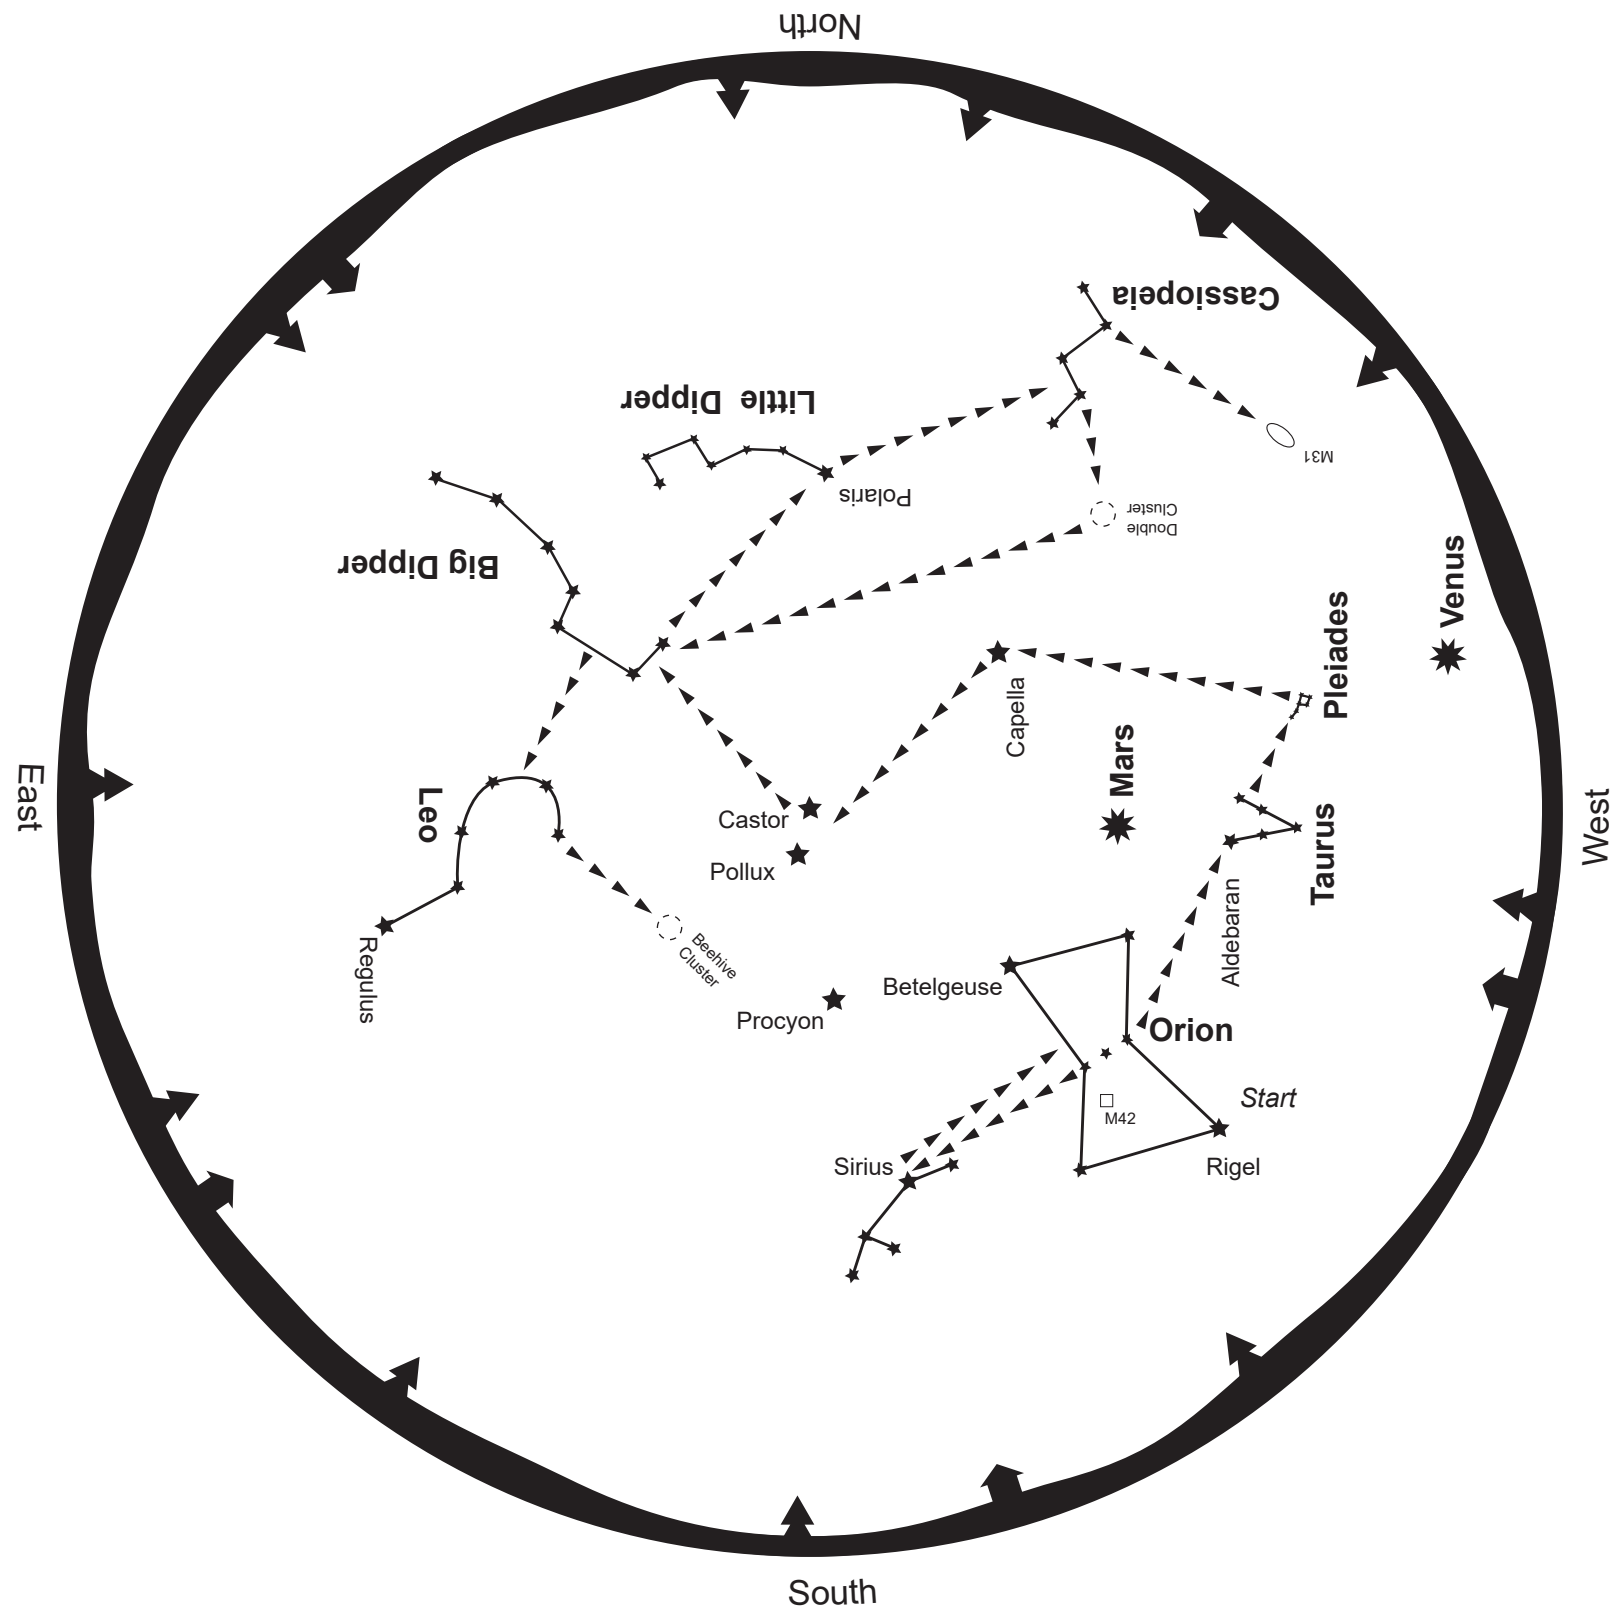

# March 2023

-  Galaxy
-  Nebula
-  Open Star Cluster
-  Planet

To read this map, turn it so the direction you are facing is on the bottom  
 This map shows the sky for mid-March at 8:30pm