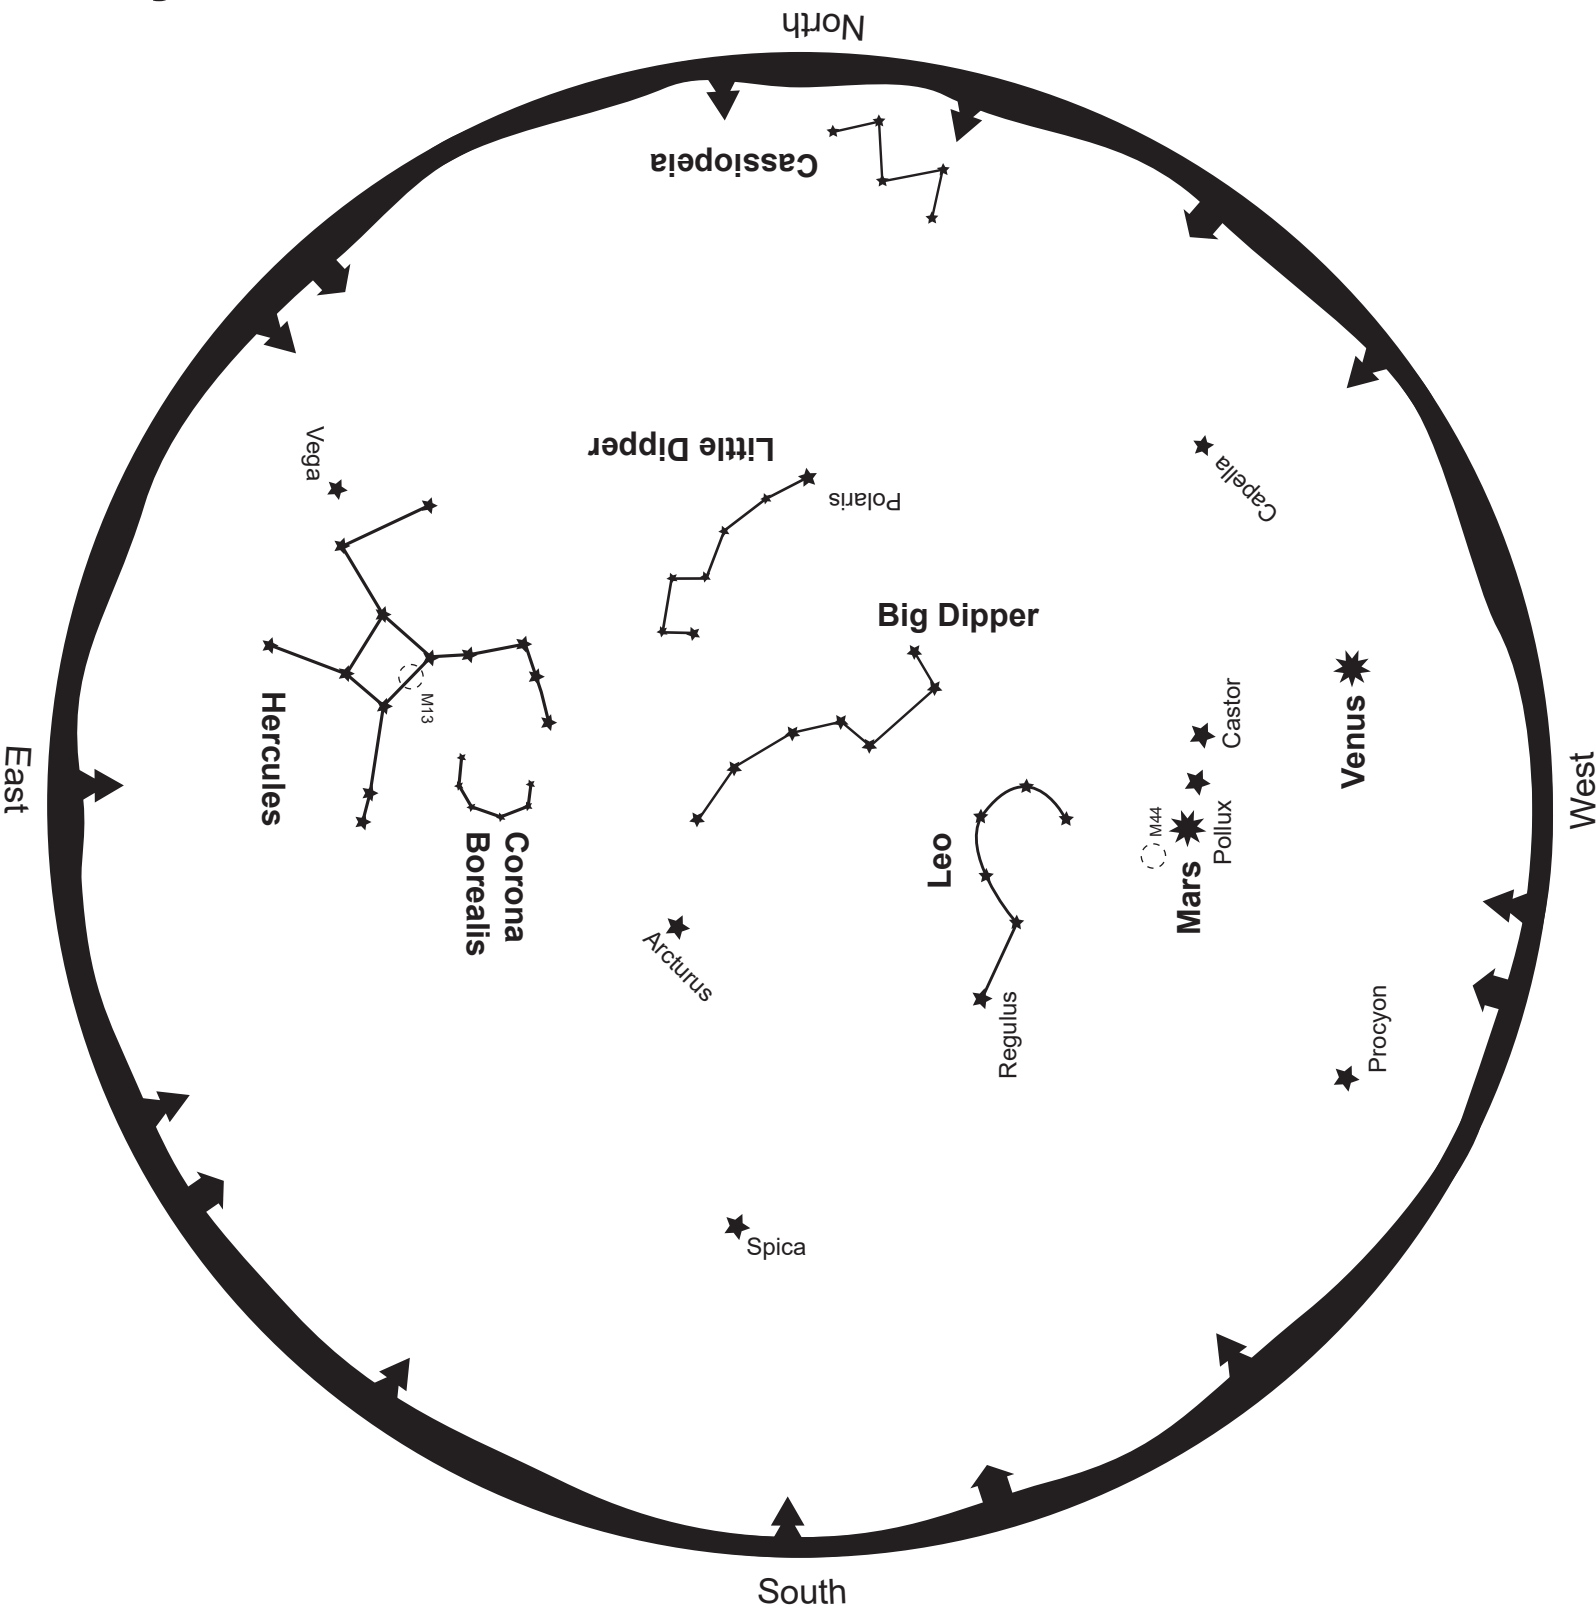

May 2023

-  Galaxy
-  Nebula
-  Star Cluster
-  Planet

To read this map, turn it so the direction you are facing is on the bottom
 This map shows the sky for mid-May at 9:45pm