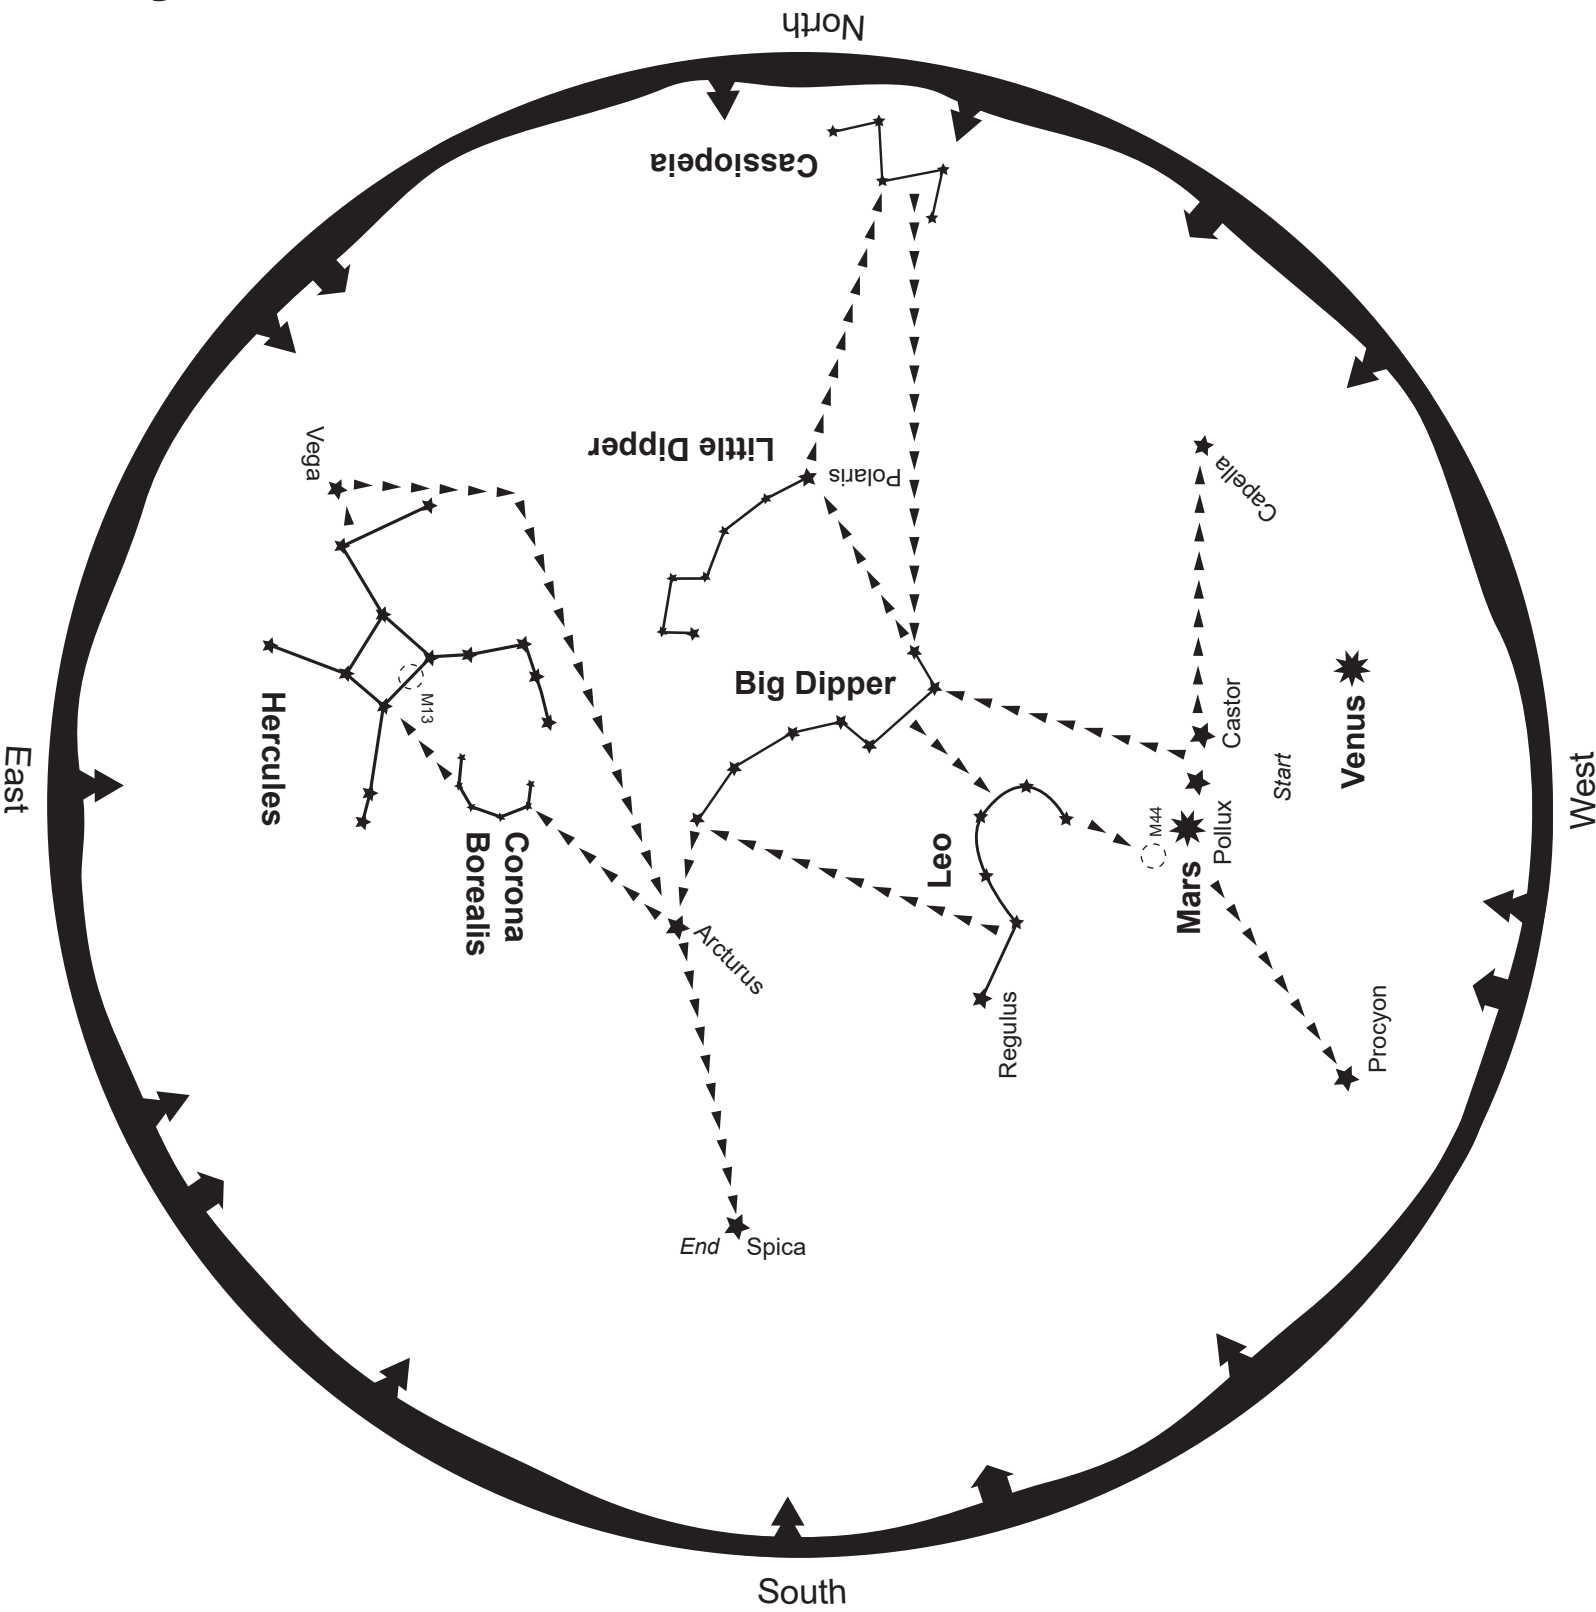

# May 2023

- Galaxy
- Nebula
- Star Cluster
- Planet

To read this map, turn it so the direction you are facing is on the bottom  
This map shows the sky for mid-May at 9:45pm